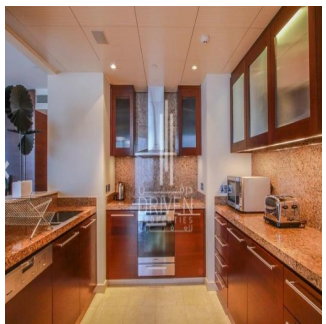

Chris Pearson
Re/Max Address - Berea
Berea, South Africa - Hora Local

27 31 313 1310

Apartment for Sale in Burj Khalifa Downtown Dubai. Driven Properties are pleased to offer for sale this impressive 2 Bedroom apartment in Burj Khalifa Tower, Downtown Burj Dubai. Rented: 280,000 AED until March 15, 2018 (Available for viewing) Mid Floor unit in Burj Khalifa Huge windows w/ Sea and DIFC Views Bright & Spacious Layout Well equipped kitchen