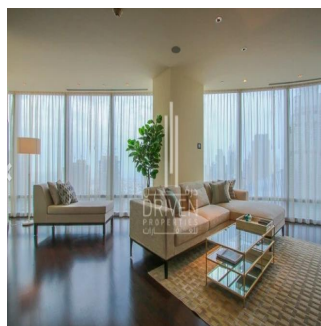

Ático

2 Bedroom Apartment Stunning View Burj Khalifa Tower

????????-????????????? ??????????, Gauteng, Sandton, Burj Khalifa Blvd, , ,

PRECIO DE VENTA

USD 5132500.00

- 🏠 2053 qft
- 🛏️ 0 habitaciones
- 🛏️ 2 dormitorios
- 🚿 3 baños
- 🏗️ 3 suelos
- 📏 3 qft superficie terrestre
- 🚗 3 plazas de coche

Chris Pearson
Re/Max Address - Berea
Berea, South Africa - Hora Local

☎️ 27 31 313 1310

Apartment for Sale in Burj Khalifa Downtown Dubai. Driven Properties are pleased to offer for sale this impressive 2 Bedroom apartment in Burj Khalifa Tower, Downtown Burj Dubai. Rented: 280,000 AED until March 15, 2018 (Available for viewing) Mid Floor unit in Burj Khalifa Huge windows w/ Sea and DIFC Views Bright & Spacious Layout Well equipped kitchen

Disponible En: 01.01.1970

Piso: 4   Suelos: 4   Año De Construcción: 2017   Plazas Para Coches: 4   Año De Construcción: 2017   Tipo Oficina