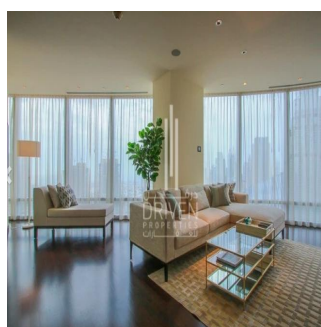

Ático

2 Bedroom Apartment Stunning View Burj Khalifa Tower

????????-????????????? ??????????, Gauteng, Sandton, Burj Khalifa Blvd, , ,

PRECIO DE VENTA

USD 5132500.00

- 🏠 2053 qft
- 🛏️ 0 habitaciones
- 🛏️ 2 dormitorios
- 🚿 3 baños
- 🏗️ 3 suelos
- 📏 3 qft superficie terrestre
- 🚗 3 plazas de coche

Chris Pearson
Re/Max Address - Berea
Berea, South Africa - Hora Local

📞 27 31 313 1310

Apartment for Sale in Burj Khalifa Downtown Dubai. Driven Properties are pleased to offer for sale this impressive 2 Bedroom apartment in Burj Khalifa Tower, Downtown Burj Dubai. Rented: 280,000 AED until March 15, 2018 (Available for viewing) Mid Floor unit in Burj Khalifa Huge windows w/ Sea and DIFC Views Bright & Spacious Layout Well equipped kitchen

Disponible En: 01.01.1970

Piso: 4   Suelos: 4   Año De Construcción: 2017   Plazas Para Coches: 4   Año De Construcción: 2017   Tipo Oficina