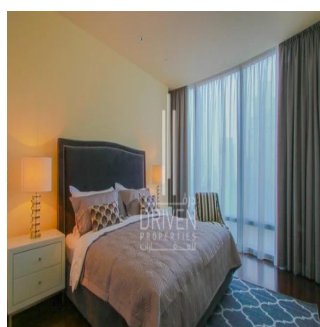

Ático

2 Bedroom Apartment Stunning View Burj Khalifa Tower

????????-????????????? ??????????, Gauteng, Sandton, Burj Khalifa Blvd, , ,

PRECIO DE VENTA

USD 5132500.00

- 🏠 2053 qft
- 🛏️ 0 habitaciones
- 🛏️ 2 dormitorios
- 🚿 3 baños
- 🏗️ 3 suelos
- 📏 3 qft superficie terrestre
- 🚗 3 plazas de coche

Chris Pearson
Re/Max Address - Berea
Berea, South Africa - Hora Local

📞 27 31 313 1310

Apartment for Sale in Burj Khalifa Downtown Dubai. Driven Properties are pleased to offer for sale this impressive 2 Bedroom apartment in Burj Khalifa Tower, Downtown Burj Dubai. Rented: 280,000 AED until March 15, 2018 (Available for viewing) Mid Floor unit in Burj Khalifa Huge windows w/ Sea and DIFC Views Bright & Spacious Layout Well equipped kitchen

Disponible En: 01.01.1970

Piso: 4   Suelos: 4   Año De Construcción: 2017   Plazas Para Coches: 4   Año De Construcción: 2017   Tipo Oficina