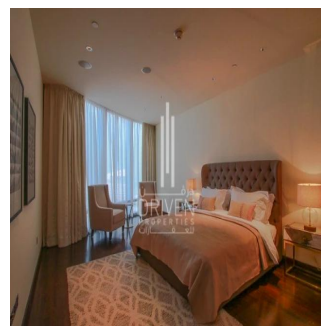

Ático

2 Bedroom Apartment Stunning View Burj Khalifa Tower

????????-????????????? ??????????, Gauteng, Sandton, Burj Khalifa Blvd, , ,

PRECIO DE VENTA

USD 5132500.00

- 🏠 2053 qft
- 🛏️ 0 habitaciones
- 🛏️ 2 dormitorios
- 🚿 3 baños
- 🏗️ 3 suelos
- 📏 3 qft superficie terrestre
- 🚗 3 plazas de coche

Chris Pearson
Re/Max Address - Berea
Berea, South Africa - Hora Local

☎️ 27 31 313 1310

Apartment for Sale in Burj Khalifa Downtown Dubai. Driven Properties are pleased to offer for sale this impressive 2 Bedroom apartment in Burj Khalifa Tower, Downtown Burj Dubai. Rented: 280,000 AED until March 15, 2018 (Available for viewing) Mid Floor unit in Burj Khalifa Huge windows w/ Sea and DIFC Views Bright & Spacious Layout Well equipped kitchen

Disponible En: 01.01.1970

Piso: 4   Suelos: 4   Año De Construcción: 2017   Plazas Para Coches: 4   Año De Construcción: 2017   Tipo Oficina