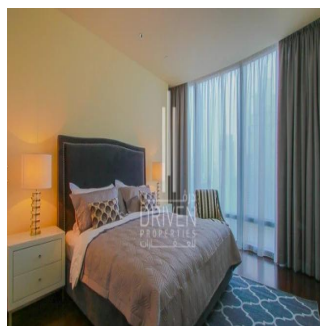

Ático

2 Bedroom Apartment Stunning View Burj Khalifa Tower

????????-????????????? ??????????, Gauteng, Sandton, Burj Khalifa Blvd, , ,

PRECIO DE VENTA

USD 5132500.00

- 🏠 2053 qft
- 🛏️ 0 habitaciones
- 🛏️ 2 dormitorios
- 🚿 3 baños
- 🏗️ 3 suelos
- 📏 3 qft superficie terrestre
- 🚗 3 plazas de coche

Chris Pearson
Re/Max Address - Berea
Berea, South Africa - Hora Local

☎️ 27 31 313 1310

Apartment for Sale in Burj Khalifa Downtown Dubai. Driven Properties are pleased to offer for sale this impressive 2 Bedroom apartment in Burj Khalifa Tower, Downtown Burj Dubai. Rented: 280,000 AED until March 15, 2018 (Available for viewing) Mid Floor unit in Burj Khalifa Huge windows w/ Sea and DIFC Views Bright & Spacious Layout Well equipped kitchen

Disponible En: 01.01.1970

Piso: 4   Suelos: 4   Año De Construcción: 2017   Plazas Para Coches: 4   Año De Construcción: 2017   Tipo Oficina