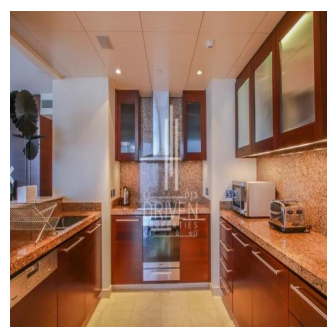

Ático

2 Bedroom Apartment Stunning View Burj Khalifa Tower

????????-????????????? ??????????, Gauteng, Sandton, Burj Khalifa Blvd, , ,

PRECIO DE VENTA

USD 5132500.00

- 🏠 2053 qft
- 🛏️ 0 habitaciones
- 🛏️ 2 dormitorios
- 🚿 3 baños
- 🏗️ 3 suelos
- 📏 3 qft superficie terrestre
- 🚗 3 plazas de coche

Chris Pearson
Re/Max Address - Berea
Berea, South Africa - Hora Local

📞 27 31 313 1310

Apartment for Sale in Burj Khalifa Downtown Dubai. Driven Properties are pleased to offer for sale this impressive 2 Bedroom apartment in Burj Khalifa Tower, Downtown Burj Dubai. Rented: 280,000 AED until March 15, 2018 (Available for viewing) Mid Floor unit in Burj Khalifa Huge windows w/ Sea and DIFC Views Bright & Spacious Layout Well equipped kitchen

Disponible En: 01.01.1970

Piso: 4   Suelos: 4   Año De Construcción: 2017   Plazas Para Coches: 4   Año De Construcción: 2017   Tipo Oficina