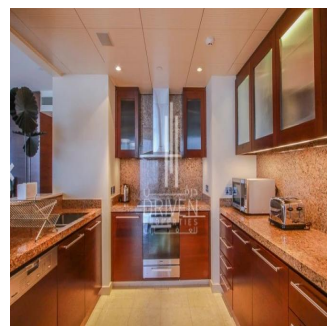

Ático

2 Bedroom Apartment Stunning View Burj Khalifa Tower

????????-????????????? ??????????, Gauteng, Sandton, Burj Khalifa Blvd, , ,

PRECIO DE VENTA

USD 5132500.00

- 🏠 2053 qft
- 🛏️ 0 habitaciones
- 🛏️ 2 dormitorios
- 🚿 3 baños
- 🏗️ 3 suelos
- 📏 3 qft superficie terrestre
- 🚗 3 plazas de coche

Chris Pearson
Re/Max Address - Berea
Berea, South Africa - Hora Local

☎️ 27 31 313 1310

Apartment for Sale in Burj Khalifa Downtown Dubai. Driven Properties are pleased to offer for sale this impressive 2 Bedroom apartment in Burj Khalifa Tower, Downtown Burj Dubai. Rented: 280,000 AED until March 15, 2018 (Available for viewing) Mid Floor unit in Burj Khalifa Huge windows w/ Sea and DIFC Views Bright & Spacious Layout Well equipped kitchen

Disponible En: 01.01.1970

Piso: 4   Suelos: 4   Año De Construcción: 2017   Plazas Para Coches: 4   Año De Construcción: 2017   Tipo Oficina