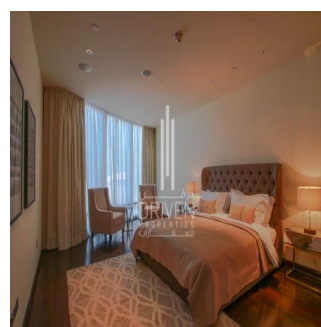

Ático

2 Bedroom Apartment Stunning View Burj Khalifa Tower

????????-????????????? ??????????, Gauteng, Sandton, Burj Khalifa Blvd, , ,

PRECIO DE VENTA

USD 5132500.00

- 🏠 2053 qft
- 🛏️ 0 habitaciones
- 🛏️ 2 dormitorios
- 🚿 3 baños
- 🏗️ 3 suelos
- 📏 3 qft superficie terrestre
- 🚗 3 plazas de coche

Chris Pearson
Re/Max Address - Berea
Berea, South Africa - Hora Local

📞 27 31 313 1310

Apartment for Sale in Burj Khalifa Downtown Dubai. Driven Properties are pleased to offer for sale this impressive 2 Bedroom apartment in Burj Khalifa Tower, Downtown Burj Dubai. Rented: 280,000 AED until March 15, 2018 (Available for viewing) Mid Floor unit in Burj Khalifa Huge windows w/ Sea and DIFC Views Bright & Spacious Layout Well equipped kitchen

Disponible En: 01.01.1970

Piso: 4   Suelos: 4   Año De Construcción: 2017   Plazas Para Coches: 4   Año De Construcción: 2017   Tipo Oficina