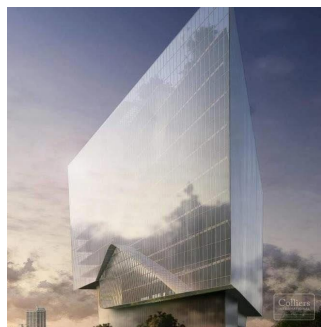

Ático

The Edge Office Building For Lease

Rivonia Rd, 70, 2196,

PRECIO DE ALQUILER MENSUAL

\$ 398953.00

PRECIO DE VENTA

\$ 0.00

21248 qm 0 habitaciones 0 dormitorios 0 baños

0 suelos 0 qm superficie terrestre 0 plazas de coche

Leon Schutz
 Real Estate Services Garden Route
 Oubai Golf Estate, South Africa - Hora Local

27 792130099

P-Grade 4 Star Green Rating office space available soon within the prime Sandton location. For more information on this property or properties in the area, contact one of our consultants. Features -Close to all amenities -4 Star Green Rating