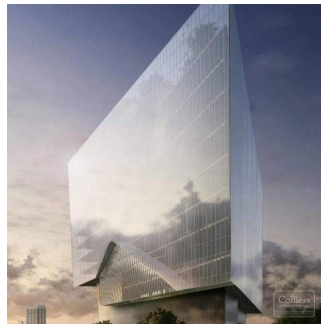

Ático

The Edge Office Building For Lease

Rivonia Rd, 70, 2196,

PRECIO DE ALQUILER MENSUAL

USD 398953.00

PRECIO DE VENTA

USD 0.00

🏠 21248 qm 🏠 0 habitaciones 🛏️ 0 dormitorios 🚿 0 baños

🏗️ 0 suelos 📏 0 qm superficie terrestre 🚗 0 plazas de coche

Leon Schutz
 Real Estate Services Garden Route
 Oubai Golf Estate, South Africa - Hora Local

📞 27 792130099

P-Grade 4 Star Green Rating office space available soon within the prime Sandton location. For more information on this property or properties in the area, contact one of our consultants. Features -Close to all amenities -4 Star Green Rating