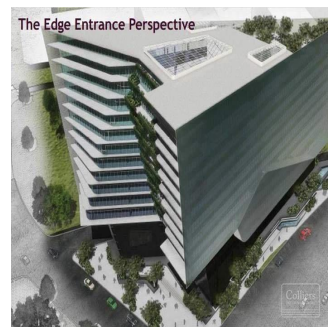

Ático

The Edge Office Building For Lease

Rivonia Rd, 70, 2196,

PRECIO DE ALQUILER MENSUAL

\$ 398953.00

PRECIO DE VENTA

\$ 0.00

21248 qm 0 habitaciones 0 dormitorios 0 baños

0 suelos 0 qm superficie terrestre 0 plazas de coche

Leon Schutz
 Real Estate Services Garden Route
 Oubai Golf Estate, South Africa - Hora Local

27 792130099

P-Grade 4 Star Green Rating office space available soon within the prime Sandton location. For more information on this property or properties in the area, contact one of our consultants. Features -Close to all amenities -4 Star Green Rating