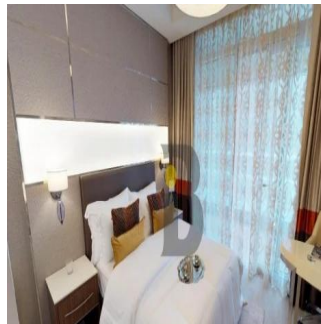

# Luxury 1 Br Apartment Imperial Avenue Downtown

Sudáfrica, Gauteng, Johannesburgo, Burj Khalifa Blvd, , ,

PRECIO DE VENTA

**\$ 1555000.00**

🏠 876 qft    🛏️ 0 habitaciones    🛏️ 1 dormitorios    🚿 2 baños

🏗️ 2 suelos    📏 2 qft superficie terrestre    🚗 2 plazas de coche

**New Agent Happy**  
New User To Company Test  
United States - Hora Local

📞 54 23534346

1 Bed apartment High rise , Burj Khalifa view & canal view High quality interior finishing & flooring Fully fitted kitchen with white goods Fully fitted wardrobes Floor to ceiling glass windows for downtown view Good size washrooms Big balcony car parking Infinity swimming pool Gym, Jacuzzi