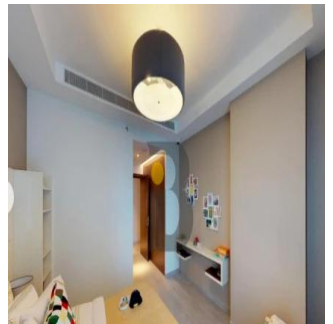

# Luxury 1 Br Apartment Imperial Avenue Downtown

Sudáfrica, Gauteng, Johannesburgo, Burj Khalifa Blvd, , ,

PRECIO DE VENTA

**\$ 1555000.00**

🏠 876 qft    🛏️ 0 habitaciones    🛏️ 1 dormitorios    🚿 2 baños

🏗️ 2 suelos    📏 2 qft superficie terrestre    🚗 2 plazas de coche

**New Agent Happy**  
New User To Company Test  
United States - Hora Local

📞 54 23534346

1 Bed apartment High rise , Burj Khalifa view & canal view High quality interior finishing & flooring Fully fitted kitchen with white goods Fully fitted wardrobes Floor to ceiling glass windows for downtown view Good size washrooms Big balcony car parking Infinity swimming pool Gym, Jacuzzi