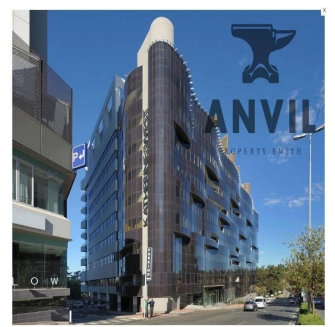

Ático

Office Space For Rent With Magnificent Views Over Sandton City

Sudáfrica, Gauteng, Johannesburgo, KATHERINE & WEST, , ,

PRECIO DE ALQUILER MENSUAL

USD 14300.00

PRECIO DE VENTA

USD 0.00

🏠 1066 qm 🛏️ 0 habitaciones 🛏️ 0 dormitorios 🚿 0 baños

🏠 0 suelos 📏 0 qm superficie terrestre 🚗 0 plazas de coche

Jessica Oosthuizen

Space Online Group

Johannesburg, South Africa - Hora Local

27 72 781 1878

Katherine and West is a unique opportunity in the heart of Sandton. The Katherine and West development is situated a prime site on the corner of Katherine and West Streets in the Sandton CBD. The property is only 50m from the Sandton Gautrain Station. The 10 storey building consists of 8 floors of offices. There is extensive basement parking and generous basement storerooms. The site is very conveniently located on the corner of West and Katherine Streets immediately adjacent or close to: Sandton Gautrain Station, The bus Rapid transport system (routes run down West st and Rivonia rd), Numerous upmarket hotels, The Grayston offramp to the M1 freeway (2km away), All the amenities of the Sandton CBD including the Sandton Convention centre, Sandton City, Nelson Mandela Square, Village Walk, JSE Ltd, Many Head Offices of major local and international corporations and law firms etc. This office space, situated on the 5th floor of the Katherine and West building is currently in a grey box condition, and ready for your specific instillation. Use the landlords generous tenants instillation allowance to make the space your own. Ablution and kitchen facilities are within your own space, and the units comes with two balconies, one overlooking the Gautrain Station and Nelson Mandela Square, and the other looking north-east with completely uninterrupted views.