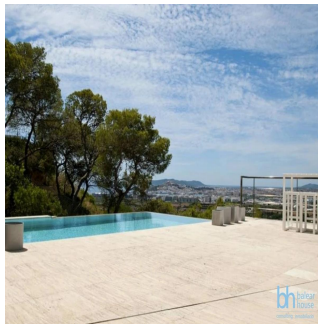

Balearhouse
Palma, Spain - Hora Local

 **+34 971129292**

Newly built designer villa located in the exclusive gated community Can Rimbau, with open sea and country views, just minutes from Marina Botafoch and Talamanca beach. The villa has been strategically built to offer open views and luminous interiors boasting comforts in every room. It is conveniently located just minutes away from all amenities and the year round life of the town of Jesús. Located at the top end of a cul de sac there is a feeling of serenity and peace while the security of the urbanization provides safety. The entrance leads to the ground level where the living room opens to the pool terrace. The kitchen and dining area are found on this level as well as an ensuite bedroom. On the upper level, another ensuite bedroom enjoys an enormous panoramic terrace.