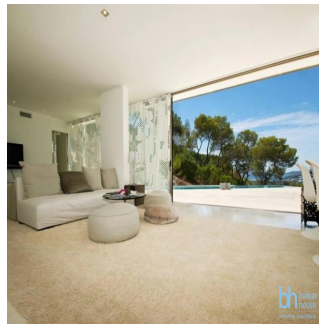

Balearhouse
Palma, Spain - Hora Local

 **+34 971129292**

Newly built designer villa located in the exclusive gated community Can Rimbau, with open sea and country views, just minutes from Marina Botafoch and Talamanca beach. The villa has been strategically built to offer open views and luminous interiors boasting comforts in every room. It is conveniently located just minutes away from all amenities and the year round life of the town of Jesús. Located at the top end of a cul de sac there is a feeling of serenity and peace while the security of the urbanization provides safety. The entrance leads to the ground level where the living room opens to the pool terrace. The kitchen and dining area are found on this level as well as an ensuite bedroom. On the upper level, another ensuite bedroom enjoys an enormous panoramic terrace.