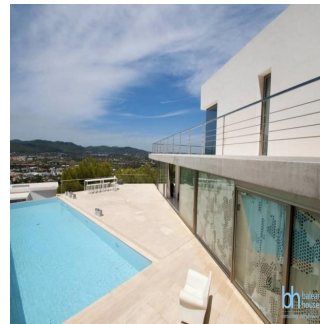

Balearhouse
Palma, Spain - Hora Local

 **+34 971129292**

Newly built designer villa located in the exclusive gated community Can Rimbau, with open sea and country views, just minutes from Marina Botafoch and Talamanca beach. The villa has been strategically built to offer open views and luminous interiors boasting comforts in every room. It is conveniently located just minutes away from all amenities and the year round life of the town of Jesús. Located at the top end of a cul de sac there is a feeling of serenity and peace while the security of the urbanization provides safety. The entrance leads to the ground level where the living room opens to the pool terrace. The kitchen and dining area are found on this level as well as an ensuite bedroom. On the upper level, another ensuite bedroom enjoys an enormous panoramic terrace.