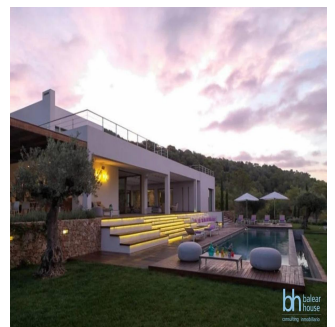

# Designer Villa On Top Of A Hill With Stunning Views

, , 07830,

PRECIO DE VENTA

**USD 6825000.00**

- 460 qm
- 8 habitaciones
- 7 dormitorios
- 7 baños
- 7 suelos
- 7 qm superficie terrestre
- 7 plazas de coche

**Ilka Stoimenova  
Nestorova**

Balearehouse  
Palma, Spain - Hora Local

+34 971129292

Located in the South of the Island this villa seats on a flat area surrounded by nature and views to Cala Jondal. With a 35,000 sqm plot ,10,000 sqm of it is been beautifully landscaped as a Mediterranean garden with Olive trees, mimosas,lavander and a mauresque garden with a fountain surrounded by orange trees.The villa has been built in a very modern and pure arquitectural style.The interior decoration features vintage 50 and 60s pieces bought antique shops giving an edgy touch. Characteristics: Outdoor Kitchen, Pool - Outdoor, Security System, Sprinkler System, Staff Quarters, Terrace/Outdoor Space Country Living, Green Living, Outdoor Activities, Privacy, Water View 5-10m. To shops, adsl, air conditioning hot/cold, almond trees, aromatic plants, bbq, built to high standards, dining room with fireplace, excellent condition, fitted kitchen, garden, guest apartment, ideal family home, ideal for country lovers, laundry room, sea views, solar heated water, well