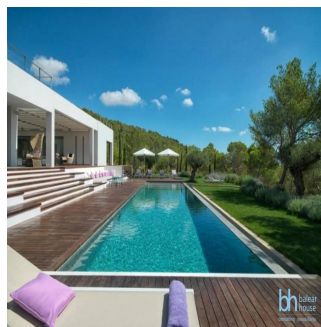

**Ilka Stoimenova  
Nestorova**

Balearehouse  
Palma, Spain - Hora Local

+34 971129292

Located in the South of the Island this villa seats on a flat area surrounded by nature and views to Cala Jondal. With a 35,000 sqm plot ,10,000 sqm of it is been beautifully landscaped as a Mediterranean garden with Olive trees, mimosas,lavander and a mauresque garden with a fountain surrounded by orange trees.The villa has been built in a very modern and pure arquitectural style.The interior decoration features vintage 50 and 60s pieces bought antique shops giving an edgy touch. Characteristics: Outdoor Kitchen, Pool - Outdoor, Security System, Sprinkler System, Staff Quarters, Terrace/Outdoor Space Country Living, Green Living, Outdoor Activities, Privacy, Water View 5-10m. To shops, adsl, air conditioning hot/cold, almond trees, aromatic plants, bbq, built to high standards, dining room with fireplace, excellent condition, fitted kitchen, garden, guest apartment, ideal family home, ideal for country lovers, laundry room, sea views, solar heated water, well