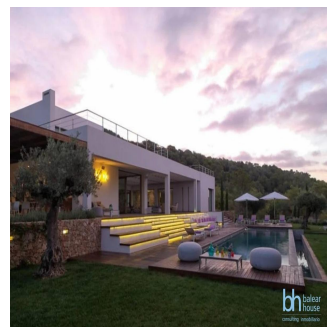

# Designer Villa On Top Of A Hill With Stunning Views

, , 07830,

PRECIO DE VENTA

**\$ 6825000.00**

- 460 qm
- 8 habitaciones
- 7 dormitorios
- 7 baños
- 7 suelos
- 7 qm superficie terrestre
- 7 plazas de coche

**Ilka Stoimenova  
Nestorova**

Balearehouse  
Palma, Spain - Hora Local

+34 971129292

Located in the South of the Island this villa seats on a flat area surrounded by nature and views to Cala Jondal. With a 35,000 sqm plot ,10,000 sqm of it is been beautifully landscaped as a Mediterranean garden with Olive trees, mimosas,lavander and a mauresque garden with a fountain surrounded by orange trees.The villa has been built in a very modern and pure arquitectural style.The interior decoration features vintage 50 and 60s pieces bought antique shops giving an edgy touch. Characteristics: Outdoor Kitchen, Pool - Outdoor, Security System, Sprinkler System, Staff Quarters, Terrace/Outdoor Space Country Living, Green Living, Outdoor Activities, Privacy, Water View 5-10m. To shops, adsl, air conditioning hot/cold, almond trees, aromatic plants, bbq, built to high standards, dining room with fireplace, excellent condition, fitted kitchen, garden, guest apartment, ideal family home, ideal for country lovers, laundry room, sea views, solar heated water, well