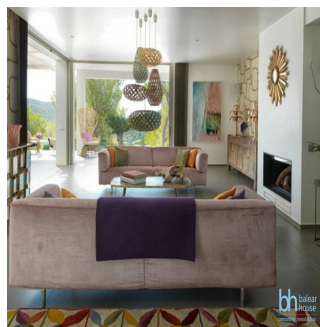

# Designer Villa On Top Of A Hill With Stunning Views

, , 07830,

PRECIO DE VENTA

**\$ 6825000.00**

- 460 qm
- 8 habitaciones
- 7 dormitorios
- 7 baños
- 7 suelos
- 7 qm superficie terrestre
- 7 plazas de coche

**Ilka Stoimenova  
Nestorova**

Balearehouse  
Palma, Spain - Hora Local

+34 971129292

Located in the South of the Island this villa seats on a flat area surrounded by nature and views to Cala Jondal. With a 35,000 sqm plot ,10,000 sqm of it is been beautifully landscaped as a Mediterranean garden with Olive trees, mimosas,lavander and a mauresque garden with a fountain surrounded by orange trees.The villa has been built in a very modern and pure arquitectural style.The interior decoration features vintage 50 and 60s pieces bought antique shops giving an edgy touch. Characteristics: Outdoor Kitchen, Pool - Outdoor, Security System, Sprinkler System, Staff Quarters, Terrace/Outdoor Space Country Living, Green Living, Outdoor Activities, Privacy, Water View 5-10m. To shops, adsl, air conditioning hot/cold, almond trees, aromatic plants, bbq, built to high standards, dining room with fireplace, excellent condition, fitted kitchen, garden, guest apartment, ideal family home, ideal for country lovers, laundry room, sea views, solar heated water, well