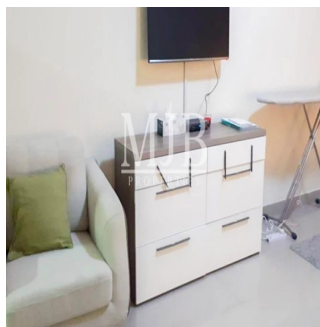

Ático

Spacious Studio In Plaza Residence Jvc

Mauricio, Distrito de Savanne, Bel Ombre, , , ,

PRECIO DE VENTA

USD 399999.00

-  488 qft
-  0 habitaciones
-  1 dormitorios
-  1 baños
-  1 suelos
-  1 qft superficie terrestre
-  1 plazas de coche

Pete Parker
 Prkk
 Vancouver, Canada - Hora Local

 598 3453645645

MJB Properties is pleased to offer this Spacious Studio In Plaza Residence -JVC Property Descriptions: Balcony Vacant on Transfer Basement parking for each apartment Beautiful Garden Fun Children's play areas State of Art Swimming Pool Quality Kitchen Cabinets and Wardrobes Security in the building Forebode quality finishing Spanish Style Building Studio With Nice View Famous Grocery And Laundry In Same Building

Disponible En: 01.01.1970

Piso: 4 Suelos: 4 Ano De Construcción: 2017 Plazas Para Coches: 4 Tipo Oficina

Plaza Residences is situated at Jumeirah Village Circle. The residential project comes in spacious studio, one, two, three bedroom and duplexes that creates a harmonious community and recreational areas, basement parking for each apartment, gardens and many others.