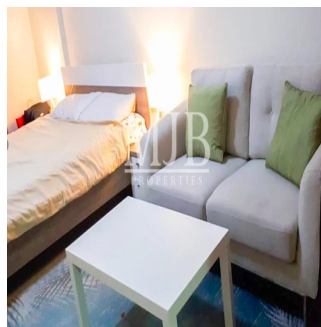

# Spacious Studio In Plaza Residence Jvc

Mauricio, Distrito de Savanne, Bel Ombre, , , ,

PRECIO DE VENTA

**\$ 399999.00**

- 488 qft
- 0 habitaciones
- 1 dormitorios
- 1 baños
- 1 suelos
- 1 qft superficie terrestre
- 1 plazas de coche

**Pete Parker**  
Prkk  
Vancouver, Canada - Hora Local

[598 3453645645](tel:5983453645645)

MJB Properties is pleased to offer this Spacious Studio In Plaza Residence -JVC Property Descriptions: Balcony Vacant on Transfer Basement parking for each apartment Beautiful Garden Fun Children's play areas State of Art Swimming Pool Quality Kitchen Cabinets and Wardrobes Security in the building Forebode quality finishing Spanish Style Building Studio With Nice View Famous Grocery And Laundry In Same Building

Disponible En: 01.01.1970

Piso: 4    Suelos: 4    Ano De Construcción: 2017    Plazas Para Coches: 4    Tipo Oficina

Plaza Residences is situated at Jumeirah Village Circle. The residential project comes in spacious studio, one, two, three bedroom and duplexes that creates a harmonious community and recreational areas, basement parking for each apartment, gardens and many others.