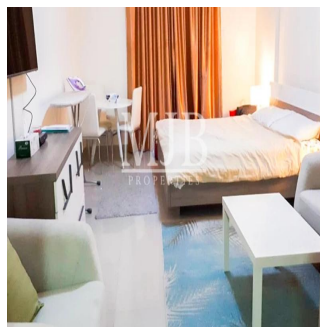

# Spacious Studio In Plaza Residence Jvc

Mauricio, Distrito de Savanne, Bel Ombre, , , ,

PRECIO DE VENTA

**\$ 399999.00**

- 488 qft
- 0 habitaciones
- 1 dormitorios
- 1 baños
- 1 suelos
- 1 qft superficie terrestre
- 1 plazas de coche

**Pete Parker**  
Prkk  
Vancouver, Canada - Hora Local

[598 3453645645](tel:5983453645645)

MJB Properties is pleased to offer this Spacious Studio In Plaza Residence -JVC Property Descriptions: Balcony Vacant on Transfer Basement parking for each apartment Beautiful Garden Fun Children's play areas State of Art Swimming Pool Quality Kitchen Cabinets and Wardrobes Security in the building Forebode quality finishing Spanish Style Building Studio With Nice View Famous Grocery And Laundry In Same Building

Disponible En: 01.01.1970

Piso: 4    Suelos: 4    Ano De Construcción: 2017    Plazas Para Coches: 4    Tipo Oficina

Plaza Residences is situated at Jumeirah Village Circle. The residential project comes in spacious studio, one, two, three bedroom and duplexes that creates a harmonious community and recreational areas, basement parking for each apartment, gardens and many others.