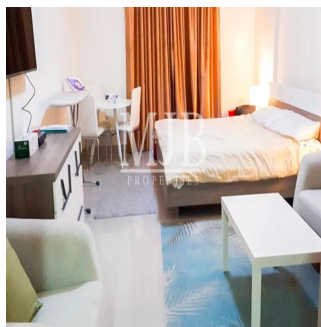

Ático

Spacious Studio In Plaza Residence Jvc

Mauricio, Distrito de Savanne, Bel Ombre, , , ,

PRECIO DE VENTA

USD 399999.00

-  488 qft
-  0 habitaciones
-  1 dormitorios
-  1 baños
-  1 suelos
-  1 qft superficie terrestre
-  1 plazas de coche

Pete Parker
 Prkk
 Vancouver, Canada - Hora Local

 598 3453645645

MJB Properties is pleased to offer this Spacious Studio In Plaza Residence -JVC Property Descriptions: Balcony Vacant on Transfer Basement parking for each apartment Beautiful Garden Fun Children's play areas State of Art Swimming Pool Quality Kitchen Cabinets and Wardrobes Security in the building Forebode quality finishing Spanish Style Building Studio With Nice View Famous Grocery And Laundry In Same Building

Disponible En: 01.01.1970

Piso: 4 Suelos: 4 Ano De Construcción: 2017 Plazas Para Coches: 4 Tipo Oficina

Plaza Residences is situated at Jumeirah Village Circle. The residential project comes in spacious studio, one, two, three bedroom and duplexes that creates a harmonious community and recreational areas, basement parking for each apartment, gardens and many others.