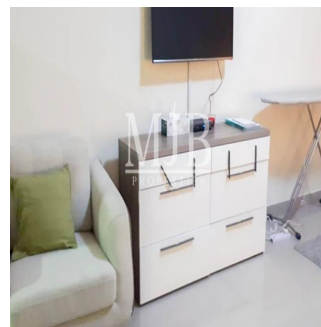

# Spacious Studio In Plaza Residence Jvc

Mauricio, Distrito de Savanne, Bel Ombre, , , ,

PRECIO DE VENTA

**\$ 399999.00**

- 488 qft
- 0 habitaciones
- 1 dormitorios
- 1 baños
- 1 suelos
- 1 qft superficie terrestre
- 1 plazas de coche

**Pete Parker**  
Prkk  
Vancouver, Canada - Hora Local

[598 3453645645](tel:5983453645645)

MJB Properties is pleased to offer this Spacious Studio In Plaza Residence -JVC Property Descriptions: Balcony Vacant on Transfer Basement parking for each apartment Beautiful Garden Fun Children's play areas State of Art Swimming Pool Quality Kitchen Cabinets and Wardrobes Security in the building Forebode quality finishing Spanish Style Building Studio With Nice View Famous Grocery And Laundry In Same Building

Disponible En: 01.01.1970

Piso: 4    Suelos: 4    Ano De Construcción: 2017    Plazas Para Coches: 4    Tipo Oficina

Plaza Residences is situated at Jumeirah Village Circle. The residential project comes in spacious studio, one, two, three bedroom and duplexes that creates a harmonious community and recreational areas, basement parking for each apartment, gardens and many others.