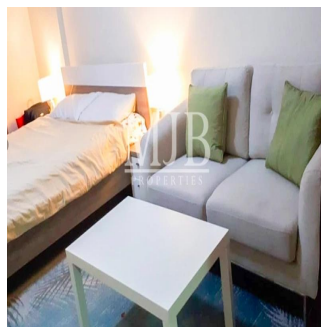

Ático

Spacious Studio In Plaza Residence Jvc

Mauricio, Distrito de Savanne, Bel Ombre, , , ,

PRECIO DE VENTA

USD 399999.00

-  488 qft
-  0 habitaciones
-  1 dormitorios
-  1 baños
-  1 suelos
-  1 qft superficie terrestre
-  1 plazas de coche

Pete Parker
 Prkk
 Vancouver, Canada - Hora Local

 598 3453645645

MJB Properties is pleased to offer this Spacious Studio In Plaza Residence -JVC Property Descriptions: Balcony Vacant on Transfer Basement parking for each apartment Beautiful Garden Fun Children's play areas State of Art Swimming Pool Quality Kitchen Cabinets and Wardrobes Security in the building Forebode quality finishing Spanish Style Building Studio With Nice View Famous Grocery And Laundry In Same Building

Disponible En: 01.01.1970

Piso: 4 Suelos: 4 Ano De Construcción: 2017 Plazas Para Coches: 4 Tipo Oficina

Plaza Residences is situated at Jumeirah Village Circle. The residential project comes in spacious studio, one, two, three bedroom and duplexes that creates a harmonious community and recreational areas, basement parking for each apartment, gardens and many others.