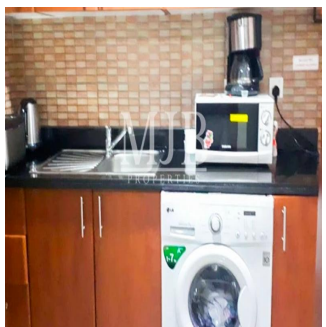

Ático

Spacious Studio In Plaza Residence Jvc

Mauricio, Distrito de Savanne, Bel Ombre, , , ,

PRECIO DE VENTA

USD 399999.00

-  488 qft
-  0 habitaciones
-  1 dormitorios
-  1 baños
-  1 suelos
-  1 qft superficie terrestre
-  1 plazas de coche

Pete Parker
 Prkk
 Vancouver, Canada - Hora Local

 598 3453645645

MJB Properties is pleased to offer this Spacious Studio In Plaza Residence -JVC Property Descriptions: Balcony Vacant on Transfer Basement parking for each apartment Beautiful Garden Fun Children's play areas State of Art Swimming Pool Quality Kitchen Cabinets and Wardrobes Security in the building Forebode quality finishing Spanish Style Building Studio With Nice View Famous Grocery And Laundry In Same Building

Disponible En: 01.01.1970

Piso: 4 Suelos: 4 Ano De Construcción: 2017 Plazas Para Coches: 4 Tipo Oficina

Plaza Residences is situated at Jumeirah Village Circle. The residential project comes in spacious studio, one, two, three bedroom and duplexes that creates a harmonious community and recreational areas, basement parking for each apartment, gardens and many others.