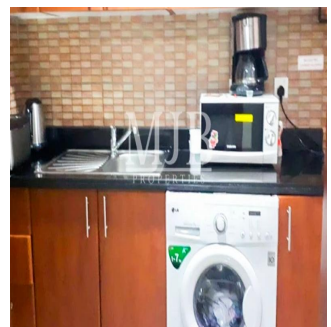

# Spacious Studio In Plaza Residence Jvc

Mauricio, Distrito de Savanne, Bel Ombre, , , ,

PRECIO DE VENTA

**\$ 399999.00**

- 488 qft
- 0 habitaciones
- 1 dormitorios
- 1 baños
- 1 suelos
- 1 qft superficie terrestre
- 1 plazas de coche

**Pete Parker**  
Prkk  
Vancouver, Canada - Hora Local

[598 3453645645](tel:5983453645645)

MJB Properties is pleased to offer this Spacious Studio In Plaza Residence -JVC Property Descriptions: Balcony Vacant on Transfer Basement parking for each apartment Beautiful Garden Fun Children's play areas State of Art Swimming Pool Quality Kitchen Cabinets and Wardrobes Security in the building Forebode quality finishing Spanish Style Building Studio With Nice View Famous Grocery And Laundry In Same Building