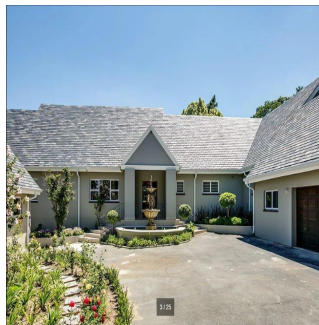

Ático

Impressive 4 Bedroom Family House For Rent In Hyde Park

Maldivas, Soneva Jani, Hangnaameedhoo, 2nd Rd, , 2196,

PRECIO DE ALQUILER MENSUAL

\$ 5466.00

PRECIO DE VENTA

\$ 0.00

🏠 870 qm 🏠 9 habitaciones 🛏️ 4 dormitorios 🚿 5 baños

🏠 5 suelos 📏 5 qm superficie terrestre 🚗 5 plazas de coche

Ty Bello

Tttytr
Abuja, Nigeria - Hora Local

📞 234 986543223

IMPRESSIVE 4 BEDROOM FAMILY HOME Flawless design with a neutral colour palette this single storey spectacular family home offers a setting with vistas of trees and stunning landscaped garden and water features. Clean lines characterize the modern fluidity allowing easy comfortable indoor/outdoor entertaining with bar on an extensive covered patio to sparkling pool and tennis court. Modern open plan kitchen and separate scullery and pantry with top quality finishes, central island, built-in coffee machine, integrated fridge/freezer and walk in fridge. 4 bedrooms are on the east wing with sliding doors opening to the garden. The master suite has a full bathroom, double shower and walking in dressing room. Security comprises of state of the art alarm system connected to mobile devices, CCTV, high perimeter walls with electric fencing, beams and double electric gates. Double automated garage, double carport and staff accommodation. The property also has a separate complete 2 bed cottage with separate entrance. Positioned on a large stand to maximize building this property presents a rare opportunity to realize one's own trophy home. In close proximity to Hyde Park Shopping Centre and available immediately!