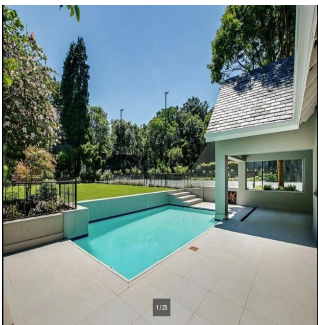

Ático

Impressive 4 Bedroom Family House For Rent In Hyde Park

Maldivas, Soneva Jani, Hangnaameedhoo, 2nd Rd, , 2196,

PRECIO DE ALQUILER MENSUAL

\$ 5466.00

PRECIO DE VENTA

\$ 0.00

🏠 870 qm 🏠 9 habitaciones 🛏️ 4 dormitorios 🚿 5 baños

🏠 5 suelos 📏 5 qm superficie terrestre 🚗 5 plazas de coche

Ty Bello

Tttytr
Abuja, Nigeria - Hora Local

📞 234 986543223

IMPRESSIVE 4 BEDROOM FAMILY HOME Flawless design with a neutral colour palette this single storey spectacular family home offers a setting with vistas of trees and stunning landscaped garden and water features. Clean lines characterize the modern fluidity allowing easy comfortable indoor/outdoor entertaining with bar on an extensive covered patio to sparkling pool and tennis court. Modern open plan kitchen and separate scullery and pantry with top quality finishes, central island, built-in coffee machine, integrated fridge/freezer and walk in fridge. 4 bedrooms are on the east wing with sliding doors opening to the garden. The master suite has a full bathroom, double shower and walking in dressing room. Security comprises of state of the art alarm system connected to mobile devices, CCTV, high perimeter walls with electric fencing, beams and double electric gates. Double automated garage, double carport and staff accommodation. The property also has a separate complete 2 bed cottage with separate entrance. Positioned on a large stand to maximize building this property presents a rare opportunity to realize one's own trophy home. In close proximity to Hyde Park Shopping Centre and available immediately!

Servicios Exteriores

| | | | |
|------------------------|---------|--------------------|--------|
| Seguridad las 24 horas | Balcon | Totalmente vallado | Garaje |
| Jardin ajardinado | Piscina | Pista de tenis | |