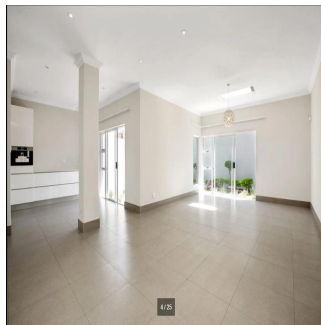

Ático

Impressive 4 Bedroom Family House For Rent In Hyde Park

Maldivas, Soneva Jani, Hangnaameedhoo, 2nd Rd, , 2196,

PRECIO DE ALQUILER MENSUAL

\$ 5466.00

PRECIO DE VENTA

\$ 0.00

🏠 870 qm 🏠 9 habitaciones 🛏️ 4 dormitorios 🚿 5 baños

🏠 5 suelos 📏 5 qm superficie terrestre 🚗 5 plazas de coche

Ty Bello

Tttytr
Abuja, Nigeria - Hora Local

📞 234 986543223

IMPRESSIVE 4 BEDROOM FAMILY HOME Flawless design with a neutral colour palette this single storey spectacular family home offers a setting with vistas of trees and stunning landscaped garden and water features. Clean lines characterize the modern fluidity allowing easy comfortable indoor/outdoor entertaining with bar on an extensive covered patio to sparkling pool and tennis court. Modern open plan kitchen and separate scullery and pantry with top quality finishes, central island, built-in coffee machine, integrated fridge/freezer and walk in fridge. 4 bedrooms are on the east wing with sliding doors opening to the garden. The master suite has a full bathroom, double shower and walking in dressing room. Security comprises of state of the art alarm system connected to mobile devices, CCTV, high perimeter walls with electric fencing, beams and double electric gates. Double automated garage, double carport and staff accommodation. The property also has a separate complete 2 bed cottage with separate entrance. Positioned on a large stand to maximize building this property presents a rare opportunity to realize one's own trophy home. In close proximity to Hyde Park Shopping Centre and available immediately!