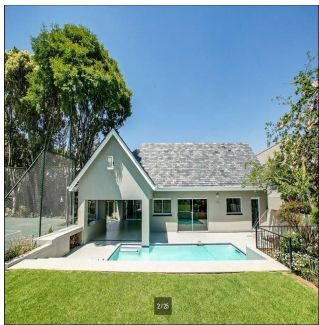

Ático

Impressive 4 Bedroom Family House For Rent In Hyde Park

Maldivas, Soneva Jani, Hangnaameedhoo, 2nd Rd, , 2196,

PRECIO DE ALQUILER MENSUAL

\$ 5466.00

PRECIO DE VENTA

\$ 0.00

🏠 870 qm 🏠 9 habitaciones 🛏️ 4 dormitorios 🚿 5 baños

🏠 5 suelos 📏 5 qm superficie terrestre 🚗 5 plazas de coche

Ty Bello

Tttytr
Abuja, Nigeria - Hora Local

📞 234 986543223

IMPRESSIVE 4 BEDROOM FAMILY HOME Flawless design with a neutral colour palette this single storey spectacular family home offers a setting with vistas of trees and stunning landscaped garden and water features. Clean lines characterize the modern fluidity allowing easy comfortable indoor/outdoor entertaining with bar on an extensive covered patio to sparkling pool and tennis court. Modern open plan kitchen and separate scullery and pantry with top quality finishes, central island, built-in coffee machine, integrated fridge/freezer and walk in fridge. 4 bedrooms are on the east wing with sliding doors opening to the garden. The master suite has a full bathroom, double shower and walking in dressing room. Security comprises of state of the art alarm system connected to mobile devices, CCTV, high perimeter walls with electric fencing, beams and double electric gates. Double automated garage, double carport and staff accommodation. The property also has a separate complete 2 bed cottage with separate entrance. Positioned on a large stand to maximize building this property presents a rare opportunity to realize one's own trophy home. In close proximity to Hyde Park Shopping Centre and available immediately!