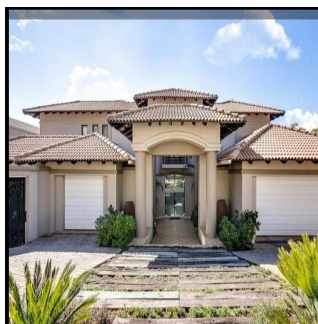

Ático

Beautiful 4 Bedroom House For Rent In Morningside

Sudáfrica, Cabo Occidental, Bahía de Plettenberg, W Rd S, , 2057,

PRECIO DE ALQUILER MENSUAL

\$ 7279.00

PRECIO DE VENTA

\$ 0.00

🏠 900 qm 🏠 8 habitaciones 🚗 4 dormitorios 🚿 4 baños

🏠 4 suelos 📏 4 qm superficie terrestre 🚗 4 plazas de coche

Ty Bello

Tttytr

Abuja, Nigeria - Hora Local

234 986543223

UNRIVALLED LIVING IN PRESTIGIOUS CLOUDS END This beautiful home is located on the largest stand in the sought after Clouds End. There are 4 well-proportioned bedrooms, with the master being a suite. There is a built in study/library downstairs and an underground basement that can be used as a cinema. Back-up generator, piped surround sound and walk in cold room complete the value proposition. Security is unrivalled with 24hr guards, dedicated car patrol in the complex, high perimeter walls with 2 meter electric fencing, CCTV, and high end alarm system. Convenience is assured with shopping and entertainment just 2 minutes away. Schools in close proximity include Crawford, St Stithians, King Davids, Redhill, Bressure House, British International School and the French School.

Servicios Exteriores

Seguridad las 24 horas	Balcon	Patio	Totalmente vallado
Garaje	Espacio abierto		