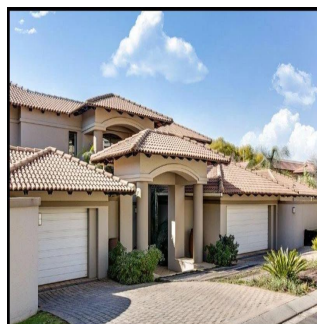

Ático

Beautiful 4 Bedroom House For Rent In Morningside

Sudáfrica, Cabo Occidental, Bahía de Plettenberg, W Rd S, , 2057,

PRECIO DE ALQUILER MENSUAL

\$ 7279.00

PRECIO DE VENTA

\$ 0.00

🏠 900 qm 🏠 8 habitaciones 🚗 4 dormitorios 🚿 4 baños

🏠 4 suelos 📏 4 qm superficie terrestre 🚗 4 plazas de coche

Ty Bello

Tttytr

Abuja, Nigeria - Hora Local

234 986543223

UNRIVALLED LIVING IN PRESTIGIOUS CLOUDS END This beautiful home is located on the largest stand in the sought after Clouds End. There are 4 well-proportioned bedrooms, with the master being a suite. There is a built in study/library downstairs and an underground basement that can be used as a cinema. Back-up generator, piped surround sound and walk in cold room complete the value proposition. Security is unrivalled with 24hr guards, dedicated car patrol in the complex, high perimeter walls with 2 meter electric fencing, CCTV, and high end alarm system. Convenience is assured with shopping and entertainment just 2 minutes away. Schools in close proximity include Crawford, St Stithians, King Davids, Redhill, Bressure House, British International School and the French School.

Servicios Exteriores

Seguridad las 24 horas	Balcon	Patio	Totalmente vallado
Garaje	Espacio abierto		