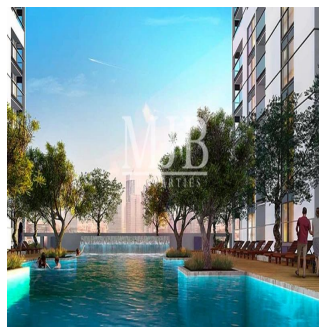

Ático

Luxury 2 Bedroom Apartment Sobha Creek Vistas

España, Andalucía, Atalaya Isdabe, Al Meydan Rd, 11, ,

PRECIO DE VENTA

USD 792000.00

- 792 qft
- 0 habitaciones
- 1 dormitorios
- 1 baños
- 1 suelos
- 1 qft superficie terrestre
- 1 plazas de coche

Pete Parker

Prkk

Vancouver, Canada - Hora Local

598 3453645645

MMJB Properties proudly offer you this world class Sobha Signature quality luxury apartments in the heart of MBR City; Sobha Creek Vistas. The project promises unobstructed panoramic views of iconic landmarks in the vicinity of the project, especially enjoyable from the highest perches of Creek Vistas. 1 and 2 bedroom apartments featuring amenities that will leave residents comfortable and relaxed throughout the day. With spacious balconies and floor-to-ceiling windows that offer the best views of the city, Through world-class finishing, smart layouts, state-of-the-art kitchens, elegantly accented bathrooms, parking space, 24-hour security, card-controlled access and a drop-off driveway entry.