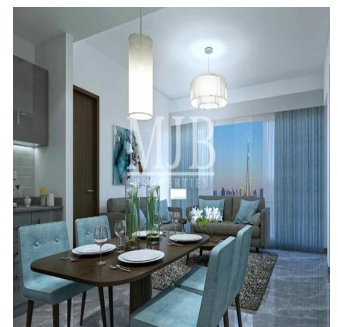

Ático

Luxury 2 Bedroom Apartment Sobha Creek Vistas

España, Andalucía, Atalaya Isdabe, Al Meydan Rd, 11, ,

PRECIO DE VENTA

USD 792000.00

- 792 qft
- 0 habitaciones
- 1 dormitorios
- 1 baños
- 1 suelos
- 1 qft superficie terrestre
- 1 plazas de coche

Pete Parker

Prkk

Vancouver, Canada - Hora Local

598 3453645645

MMJB Properties proudly offer you this world class Sobha Signature quality luxury apartments in the heart of MBR City; Sobha Creek Vistas. The project promises unobstructed panoramic views of iconic landmarks in the vicinity of the project, especially enjoyable from the highest perches of Creek Vistas. 1 and 2 bedroom apartments featuring amenities that will leave residents comfortable and relaxed throughout the day. With spacious balconies and floor-to-ceiling windows that offer the best views of the city, Through world-class finishing, smart layouts, state-of-the-art kitchens, elegantly accented bathrooms, parking space, 24-hour security, card-controlled access and a drop-off driveway entry.