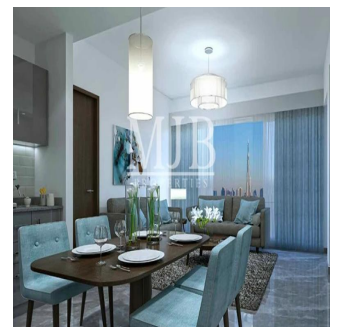

Ático

Luxury 2 Bedroom Apartment Sobha Creek Vistas

España, Andalucía, Atalaya Isdabe, Al Meydan Rd, 11, ,

PRECIO DE VENTA

\$ 792000.00

- 🏠 792 qft
- 🏠 0 habitaciones
- 🛏️ 1 dormitorios
- 🚿 1 baños
- 🏠 1 suelos
- 📏 1 qft superficie terrestre
- 🚗 1 plazas de coche

Pete Parker

Prkk

Vancouver, Canada - Hora Local

598 3453645645

MMJB Properties proudly offer you this world class Sobha Signature quality luxury apartments in the heart of MBR City; Sobha Creek Vistas. The project promises unobstructed panoramic views of iconic landmarks in the vicinity of the project, especially enjoyable from the highest perches of Creek Vistas. 1 and 2 bedroom apartments featuring amenities that will leave residents comfortable and relaxed throughout the day. With spacious balconies and floor-to-ceiling windows that offer the best views of the city, Through world-class finishing, smart layouts, state-of-the-art kitchens, elegantly accented bathrooms, parking space, 24-hour security, card-controlled access and a drop-off driveway entry.