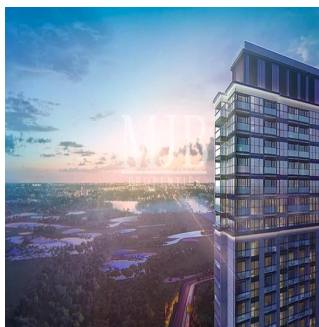

Ático

Luxury 2 Bedroom Apartment Sobha Creek Vistas

España, Andalucía, Atalaya Isdabe, Al Meydan Rd, 11, ,

PRECIO DE VENTA

USD 792000.00

- 792 qft
- 0 habitaciones
- 1 dormitorios
- 1 baños
- 1 suelos
- 1 qft superficie terrestre
- 1 plazas de coche

Pete Parker

Prkk

Vancouver, Canada - Hora Local

598 3453645645

MMJB Properties proudly offer you this world class Sobha Signature quality luxury apartments in the heart of MBR City; Sobha Creek Vistas. The project promises unobstructed panoramic views of iconic landmarks in the vicinity of the project, especially enjoyable from the highest perches of Creek Vistas. 1 and 2 bedroom apartments featuring amenities that will leave residents comfortable and relaxed throughout the day. With spacious balconies and floor-to-ceiling windows that offer the best views of the city, Through world-class finishing, smart layouts, state-of-the-art kitchens, elegantly accented bathrooms, parking space, 24-hour security, card-controlled access and a drop-off driveway entry.