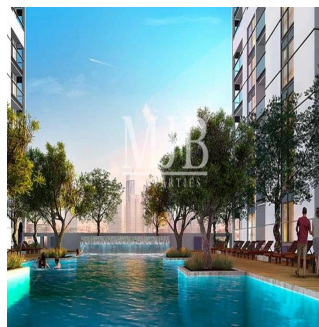

Ático

Luxury 2 Bedroom Apartment Sobha Creek Vistas

España, Andalucía, Atalaya Isdabe, Al Meydan Rd, 11, ,

PRECIO DE VENTA

\$ 792000.00

- 🏠 792 qft
- 🏠 0 habitaciones
- 🛏️ 1 dormitorios
- 🚿 1 baños
- 🏠 1 suelos
- 📏 1 qft superficie terrestre
- 🚗 1 plazas de coche

Pete Parker

Prkk

Vancouver, Canada - Hora Local

598 3453645645

MMJB Properties proudly offer you this world class Sobha Signature quality luxury apartments in the heart of MBR City; Sobha Creek Vistas. The project promises unobstructed panoramic views of iconic landmarks in the vicinity of the project, especially enjoyable from the highest perches of Creek Vistas. 1 and 2 bedroom apartments featuring amenities that will leave residents comfortable and relaxed throughout the day. With spacious balconies and floor-to-ceiling windows that offer the best views of the city, Through world-class finishing, smart layouts, state-of-the-art kitchens, elegantly accented bathrooms, parking space, 24-hour security, card-controlled access and a drop-off driveway entry.