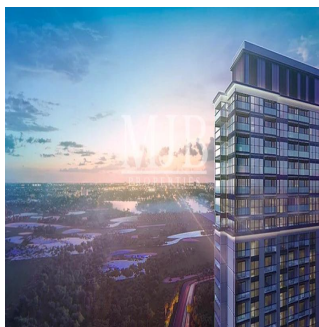

Ático

Luxury 2 Bedroom Apartment Sobha Creek Vistas

España, Andalucía, Atalaya Isdabe, Al Meydan Rd, 11, ,

PRECIO DE VENTA

\$ 792000.00

- 🏠 792 qft
- 🏠 0 habitaciones
- 🛏️ 1 dormitorios
- 🚿 1 baños
- 🏠 1 suelos
- 📏 1 qft superficie terrestre
- 🚗 1 plazas de coche

Pete Parker

Prkk

Vancouver, Canada - Hora Local

598 3453645645

MMJB Properties proudly offer you this world class Sobha Signature quality luxury apartments in the heart of MBR City; Sobha Creek Vistas. The project promises unobstructed panoramic views of iconic landmarks in the vicinity of the project, especially enjoyable from the highest perches of Creek Vistas. 1 and 2 bedroom apartments featuring amenities that will leave residents comfortable and relaxed throughout the day. With spacious balconies and floor-to-ceiling windows that offer the best views of the city, Through world-class finishing, smart layouts, state-of-the-art kitchens, elegantly accented bathrooms, parking space, 24-hour security, card-controlled access and a drop-off driveway entry.