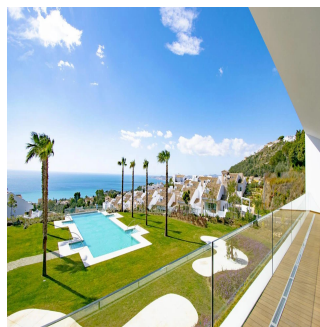

Ático

Big Blue

Sudáfrica, Gauteng, Lethabong, , , 29620,

PRECIO DE VENTA

EUR 575000.00

- qm
- habitaciones
- dormitorios
- baños
- suelos
- qm superficie terrestre
- plazas de coche

Guido Szelinsky
Sempure
Berlin, Deutschland - Hora Local

49 1739940824

Introducing Big Blue - a new project of luxury townhomes in the hills of Torremuelle above Benalmádena. The location affords owners amazing panoramic views to the sea as well as the mountains. It's location also provides easy access to the highway, and is close to 15 minutes from Malaga airport, and around 20 minutes from Marbella. The properties have usable space of 256m² distributed across three levels. The upper floor is where you will find the spacious master bedroom suite with walk-in wardrobes, an ensuite bathroom and access to a private terrace. The middle floor consists of a kitchenette, and a guest bedroom with an ensuite bathroom, as well as another guest toilet. On the ground floor is 40m² of living room and two further bedrooms, one of which is ensuite, and another bedroom, as well as access to your private garden. The project also includes an exclusive "Owners Club"; a social club with large infinity pool, as well as a nice garden area from where you can truly appreciate the sea views. You have the option of installing an elevator in the property and the price includes a storage room and private parking space.