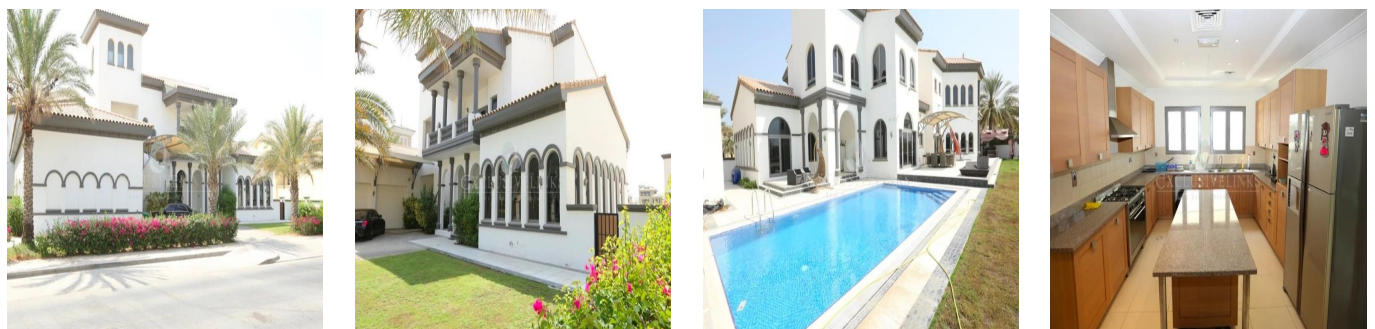

Ático

Exclusive Signature Villas Frond K Palm Jumeirah

Sudáfrica, Gauteng, Sandton, , , ,

PRECIO DE VENTA

USD 19000000.00

- 🏠 7000 qft
- 🛏️ 1 habitaciones
- 🛏️ 1 dormitorios
- 🚿 1 baños
- 🏠 1 suelos
- 📏 1 qft superficie terrestre
- 🚗 1 plazas de coche

Jcm Bienes Ra?ces
 Jcm Bienes Ra?ces
 Naucalpan de Juárez, Mexico - Hora Local

+52 55 8421 5859

Henry Wiltshire International is pleased to present this exclusive luxury villa for sale on Palm Jumeirah. This property is located halfway up the K frond on this iconic development and offers outstanding views of the Dubai Marina Skyline across the vast sea. This Signature Villa sits on a plot size of 13,400 sqft and is the most popular style due to its fantastic open layout and has been well maintained throughout. The villa is arranged over two floors and boasts five bedrooms finished with beautiful interiors, high ceilings and large windows that fill the home with natural light. The ground floor comprises a large modern kitchen and two separate dining areas along with a study overlooking the beautifully landscaped garden & swimming pool. There is a guest bedroom & ensuite with its own side entrance. The master bedroom is located on the first floor with a large balcony and their own en-suites along with the remaining three bedrooms.