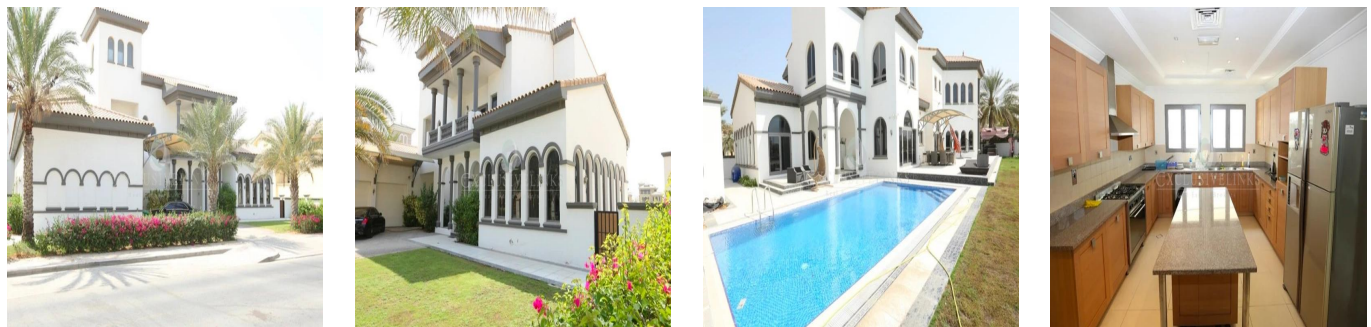

Ático

Exclusive Signature Villas Frond K Palm Jumeirah

Sudáfrica, Gauteng, Sandton, , , ,

PRECIO DE VENTA

\$ 19000000.00

- 🏠 7000 qft
- 🛏️ 1 habitaciones
- 🛏️ 1 dormitorios
- 🚿 1 baños
- 🏠 1 suelos
- 📏 1 qft superficie terrestre
- 🚗 1 plazas de coche

Jcm Bienes Ra?ces
 Jcm Bienes Ra?ces
 Naucalpan de Juárez, Mexico - Hora Local

[+52 55 8421 5859](tel:+525584215859)

Henry Wiltshire International is pleased to present this exclusive luxury villa for sale on Palm Jumeirah. This property is located halfway up the K frond on this iconic development and offers outstanding views of the Dubai Marina Skyline across the vast sea. This Signature Villa sits on a plot size of 13,400 sqft and is the most popular style due to its fantastic open layout and has been well maintained throughout. The villa is arranged over two floors and boasts five bedrooms finished with beautiful interiors, high ceilings and large windows that fill the home with natural light. The ground floor comprises a large modern kitchen and two separate dining areas along with a study overlooking the beautifully landscaped garden & swimming pool. There is a guest bedroom & ensuite with its own side entrance. The master bedroom is located on the first floor with a large balcony and their own en-suites along with the remaining three bedrooms.