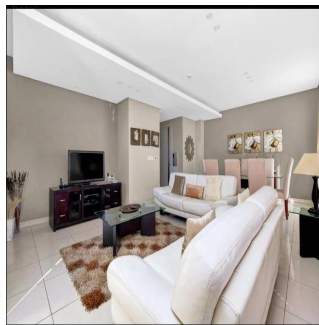

Ático

Executive 2 Bedroom Apartment For Sale In Morningside, Sandton

Sudáfrica, Gauteng, Sandton, , , 2057,

PRECIO DE VENTA

USD 384450.00

- 149 qm
- 4 habitaciones
- 2 dormitorios
- 2 baños
- 2 suelos
- 2 qm superficie terrestre
- 2 plazas de coche

Nelson Ferreira
 Pam Golding Properties Hyde Park
 Sandton, South Africa - Hora Local

27 82 600 4455

Executive living The Regent offers secure executive living at its very best. This spacious 2 bed 2.5 bath north facing lock up and go apartment is the ideal home for the person wanting all the conveniences of modern life without hassles. Excellent security with lift access straight into the apartment plus concierge, gym, spa, meeting rooms and restaurant. Invest in this superb lifestyle offering.