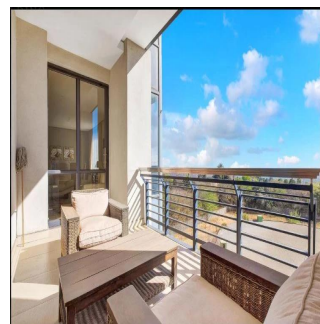

Ático

Executive 2 Bedroom Apartment For Sale In Morningside, Sandton

Sudáfrica, Gauteng, Sandton, , , 2057,

PRECIO DE VENTA

\$ 384450.00

- 149 qm
- 4 habitaciones
- 2 dormitorios
- 2 baños
- 2 suelos
- 2 qm superficie terrestre
- 2 plazas de coche

Nelson Ferreira

Pam Golding Properties Hyde Park

Sandton, South Africa - Hora Local

27 82 600 4455

Executive living The Regent offers secure executive living at its very best. This spacious 2 bed 2.5 bath north facing lock up and go apartment is the ideal home for the person wanting all the conveniences of modern life without hassles. Excellent security with lift access straight into the apartment plus concierge, gym, spa, meeting rooms and restaurant. Invest in this superb lifestyle offering.