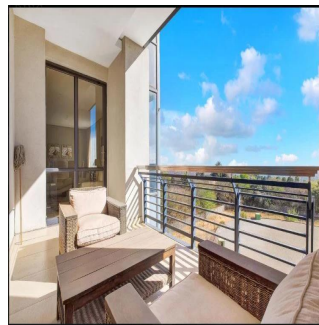

Ático

Executive 2 Bedroom Apartment For Sale In Morningside, Sandton

Sudáfrica, Gauteng, Sandton, , , 2057,

PRECIO DE VENTA

USD 384450.00

- 149 qm
- 4 habitaciones
- 2 dormitorios
- 2 baños
- 2 suelos
- 2 qm superficie terrestre
- 2 plazas de coche

Nelson Ferreira
 Pam Golding Properties Hyde Park
 Sandton, South Africa - Hora Local

27 82 600 4455

Executive living The Regent offers secure executive living at its very best. This spacious 2 bed 2.5 bath north facing lock up and go apartment is the ideal home for the person wanting all the conveniences of modern life without hassles. Excellent security with lift access straight into the apartment plus concierge, gym, spa, meeting rooms and restaurant. Invest in this superb lifestyle offering.