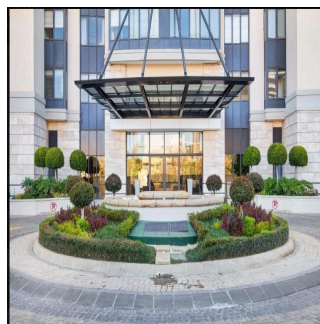

Ático

Executive 2 Bedroom Apartment For Sale In Morningside, Sandton

Sudáfrica, Gauteng, Sandton, , , 2057,

PRECIO DE VENTA

\$ 384450.00

- 149 qm
- 4 habitaciones
- 2 dormitorios
- 2 baños
- 2 suelos
- 2 qm superficie terrestre
- 2 plazas de coche

Nelson Ferreira

Pam Golding Properties Hyde Park

Sandton, South Africa - Hora Local

27 82 600 4455

Executive living The Regent offers secure executive living at its very best. This spacious 2 bed 2.5 bath north facing lock up and go apartment is the ideal home for the person wanting all the conveniences of modern life without hassles. Excellent security with lift access straight into the apartment plus concierge, gym, spa, meeting rooms and restaurant. Invest in this superb lifestyle offering.