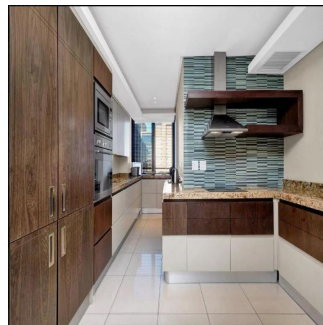

Nelson Ferreira
 Pam Golding Properties Hyde Park
 Sandton, South Africa - Hora Local

27 82 600 4455

Executive living The Regent offers secure executive living at its very best. This spacious 2 bed 2.5 bath north facing lock up and go apartment is the ideal home for the person wanting all the conveniences of modern life without hassles. Excellent security with lift access straight into the apartment plus concierge, gym, spa, meeting rooms and restaurant. Invest in this superb lifestyle offering.