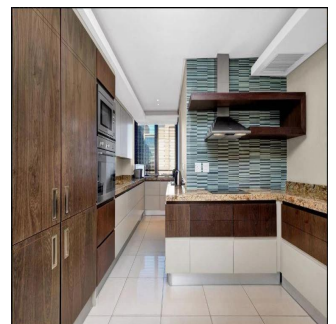

Nelson Ferreira

Pam Golding Properties Hyde Park

Sandton, South Africa - Hora Local

27 82 600 4455

Executive living The Regent offers secure executive living at its very best. This spacious 2 bed 2.5 bath north facing lock up and go apartment is the ideal home for the person wanting all the conveniences of modern life without hassles. Excellent security with lift access straight into the apartment plus concierge, gym, spa, meeting rooms and restaurant. Invest in this superb lifestyle offering.