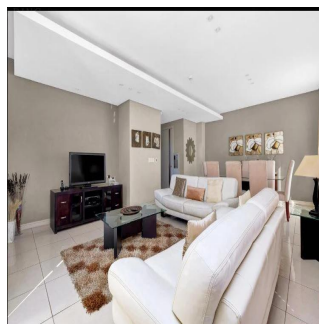

Ático

Executive 2 Bedroom Apartment For Sale In Morningside, Sandton

Sudáfrica, Gauteng, Sandton, , , 2057,

PRECIO DE VENTA

\$ 384450.00

- 149 qm
- 4 habitaciones
- 2 dormitorios
- 2 baños
- 2 suelos
- 2 qm superficie terrestre
- 2 plazas de coche

Nelson Ferreira

Pam Golding Properties Hyde Park

Sandton, South Africa - Hora Local

27 82 600 4455

Executive living The Regent offers secure executive living at its very best. This spacious 2 bed 2.5 bath north facing lock up and go apartment is the ideal home for the person wanting all the conveniences of modern life without hassles. Excellent security with lift access straight into the apartment plus concierge, gym, spa, meeting rooms and restaurant. Invest in this superb lifestyle offering.