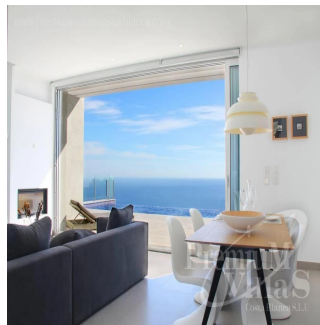

Ático

Exclusive Villas Under Construction In Cumbre Del Sol With Sea View

Emiratos Árabes Unidos, Dubai, Dubai, , , 03726,

PRECIO DE VENTA

EUR 690000.00

- 354 qm
- 4 habitaciones
- 3 dormitorios
- 2 baños
- 2 suelos
- 2 qm superficie terrestre
- 2 plazas de coche

Daniel Jungwirth
 Premium Villas Costa Blanca
 Altea, Spain - Hora Local

+34 965 848 454

Luxury villas, currently under construction, situated in Cumbre del Sol, residential estate in Benitachell, between Javea and Moraira on the northern Costa Blanca. We can guarantee modern design and materials of high quality. All properties are divided into two levels with 3 bedrooms and 2 bathrooms (master bedroom en-suite bathroom and wardrobes), spacious living room, fully equipped kitchen, laundry room and covered parking. A large terrace on 77.60sqm with private infinity edge swimming pool and lovely views over the Mediterranean. The villa has an open plan semi-basement with an area of 80.85sqm that can be converted into a bedroom, gym, studio apartment etc.. Each villa has south-east location with stunning sea views. Area on plot and price ranges. For more information, call us or ask for an appointment.