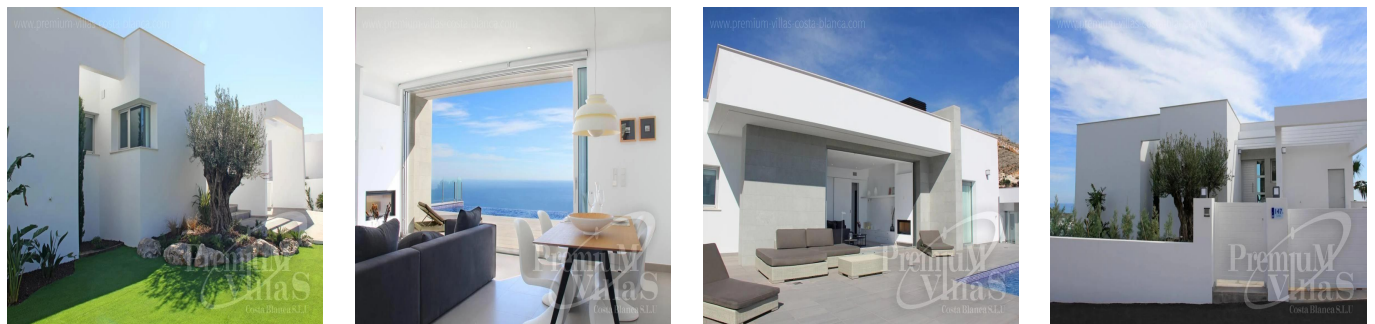

# Exclusive Villas Under Construction In Cumbre Del Sol With Sea View

Emiratos Árabes Unidos, Dubai, Dubai, , , 03726,

PRECIO DE VENTA

**? 690000.00**

- 🏠 354 qm
- 🛏️ 4 habitaciones
- 🛏️ 3 dormitorios
- 🚿 2 baños
- 🏠 2 suelos
- 📏 2 qm superficie terrestre
- 🚗 2 plazas de coche

**Daniel Jungwirth**  
Premium Villas Costa Blanca  
Altea, Spain - Hora Local

 **+34 965 848 454**

Luxury villas, currently under construction, situated in Cumbre del Sol, residential estate in Benitachell, between Javea and Moraira on the northern Costa Blanca. We can guarantee modern design and materials of high quality. All properties are divided into two levels with 3 bedrooms and 2 bathrooms (master bedroom en-suite bathroom and wardrobes), spacious living room, fully equipped kitchen, laundry room and covered parking. A large terrace on 77.60sqm with private infinity edge swimming pool and lovely views over the Mediterranean. The villa has an open plan semi-basement with an area of ??80.85sqm that can be converted into a bedroom, gym, studio apartment etc.. Each villa has south-east location with stunning sea views. Area on plot and price ranges. For more information, call us or ask for an appointment.