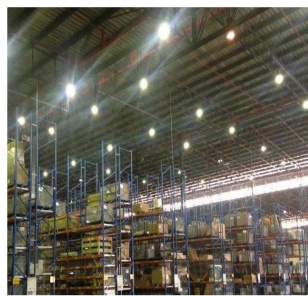

Ático

State Of The Art Warehouse For Sale In Linbro Park

Sudáfrica, Cabo Occidental, Ciudad del Cabo, , , 2090,

- 5125 qm
- habitaciones
- dormitorios
- baños
- suelos
- qm superficie terrestre
- plazas de coche

Angelica Palacio

Provisa Grupo Inmobiliario
Playa del Carmen, Mexico - Hora Local

+52 984 127 6169

HIGHWAY EXPOSURE - LINBRO PARK State of the art - A Grade Basement area of 1 273sqm can be added as warehousing/ storage space
Excellent vehicle reticulation Roller shutter doors Dock levellers Exquisite offices and warehouse Ample Parking