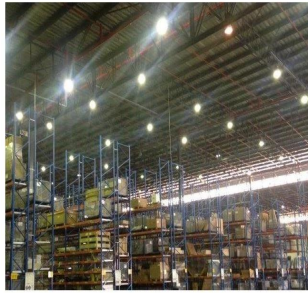

Ático

State Of The Art Warehouse For Sale In Linbro Park

Sudáfrica, Cabo Occidental, Ciudad del Cabo, , , 2090,

- 5125 qm
- habitaciones
- dormitorios
- baños
- suelos
- qm superficie terrestre
- plazas de coche

Angelica Palacio
 Provisa Grupo Inmobiliario
 Playa del Carmen, Mexico - Hora Local

+52 984 127 6169

HIGHWAY EXPOSURE - LINBRO PARK State of the art - A Grade Basement area of 1 273sqm can be added as warehousing/ storage space
 Excellent vehicle reticulation Roller shutter doors Dock levellers Exquisite offices and warehouse Ample Parking