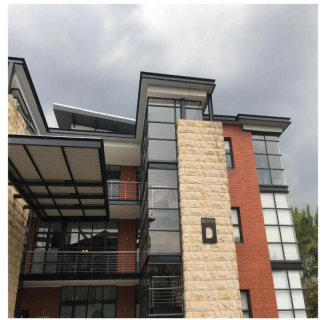

Ático

Prime Office For Rent In Cbd Sandton

Sudáfrica, KwaZulu-Natal, Umhlanga, , , ,

PRECIO DE ALQUILER MENSUAL

USD 431900.00

- 🏠 298 qm
- 🛏️ habitaciones
- 🛏️ dormitorios
- 🚿 baños
- 🏠 suelos
- 📏 qm superficie terrestre
- 🚗 plazas de coche

Frank Morrice Arias
 Servmor Realty
 Panamá, Panama - Hora Local

[📞 +507 6670-1137](tel:+50766701137)

OFFICE FOR RENT IN UPMARKET OFFICE PARK IN SANDTON Upper Grayston office Park is ideally situated in the heart of the greater Sandton office node, adjacent to the Katherine Street off ramp onto the M1 highway. This a 5 star green rated building with plenty of large windows that allow plenty of natural light to flow throughout. The park features a generator and backup water onsite as well as air-conditioning, lifts and stairs within the building. There is 298/sqm office space available with a combination of glass partitioning. There are 4 balconies, 2 boardrooms and 1 storeroom in the basement.

Disponible En: 08.05.2019

Piso: 4 Suelos: 4 Año De Construcción: 2017 Plazas Para Coches: 4 Tipo Oficina