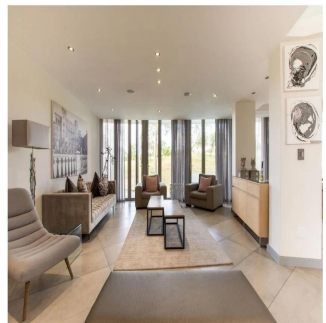

**Antonie Goosen**  
Meridian Realty  
Stellenbosch, South Africa - Hora Local

**+27 0825545838**

CONTEMPORARY SANDHURST LIVING WITH TRANQUIL PANORAMIC VIEWS ONTO GOLF COURSE IN WOODMEAD! This ultra secure, fully automated, modern, three storey home (with lift) on the exclusive Sandton Country Club Estate it is all that you can dream of ! This architectural masterpiece offers on the first floor; an expansive entrance hall onto open plan glamorous three reception rooms. An entertainment patio with bar area onto heated pool and boma fire pit. The sleek kitchen boasts with Smeg appliances and large separate scullery. In separate wing there are 2 well-sized en suite bedrooms and guest toilet. Top floor is just for ultra-luxurious master suite with his and hers bathroom, walk-in dressing area and private study. There is a Jacuzzi deck with adjacent shower and tranquil views. Downstairs there is a fully equipped theatre room with surround sound system and game room. Additionally 2 bedrooms en suite with private lounge onto the garden. Special features: High bulkhead or floating ceiling, modern lighting, home automation, state-of-the-art security system, generator, 3 automated garages and ample of visitors parking. The property is located 10 minutes away from Sandton CBD, Morningside Shopping Center, Morningside Hospital. There is an easy access to highway. Communal Club House with tennis court on the Estate and children's play area. Viewing by appointment only or for private viewing please call: Bozena +2782 776 6778