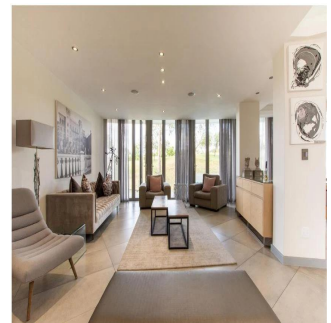

**Antonie Goosen**  
Meridian Realty  
Stellenbosch, South Africa - Hora Local

 **+27 0825545838**

CONTEMPORARY SANDHURST LIVING WITH TRANQUIL PANORAMIC VIEWS ONTO GOLF COURSE IN WOODMEAD! This ultra secure, fully automated, modern, three storey home (with lift) on the exclusive Sandton Country Club Estate it is all that you can dream of ! This architectural masterpiece offers on the first floor; an expansive entrance hall onto open plan glamorous three reception rooms. An entertainment patio with bar area onto heated pool and boma fire pit. The sleek kitchen boasts with Smeg appliances and large separate scullery. In separate wing there are 2 well-sized en suite bedrooms and guest toilet. Top floor is just for ultra-luxurious master suite with his and hers bathroom, walk-in dressing area and private study. There is a Jacuzzi deck with adjacent shower and tranquil views. Downstairs there is a fully equipped theatre room with surround sound system and game room. Additionally 2 bedrooms en suite with private lounge onto the garden. Special features: High bulkhead or floating ceiling, modern lighting, home automation, state-of-the-art security system, generator, 3 automated garages and ample of visitors parking. The property is located 10 minutes away from Sandton CBD, Morningside Shopping Center, Morningside Hospital. There is an easy access to highway. Communal Club House with tennis court on the Estate and children's play area. Viewing by appointment only or for private viewing please call: Bozena +2782 776 6778