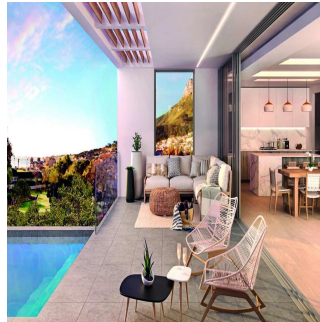

The four residences are works of contemporary architecture, integrated into their surroundings through the use of natural materials and simple primal forms. As homes in one of the country's prime seaside locations, they are designed to combine simplicity and sophistication, relaxation and urbanity. With a strong flow between the inside and outside, the homes are connected to magnificent views on all sides. At the heart of each building is a green space – either a water-wise garden or courtyard – that continues nature's presence into the interior of each residence.