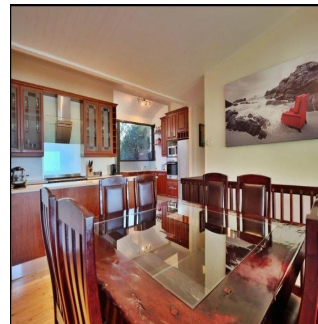

Ático

4 Bedroom Bungalow For Sale In Clifton

, , 8005,

PRECIO DE VENTA

\$ 4961000.00

-  199 qm
-  7 habitaciones
-  4 dormitorios
-  3 baños
-  3 suelos
-  3 qm superficie terrestre
-  3 plazas de coche

Padeco Realty

Padeco Realty

Panamá, Panama - Hora Local

+507 67814141

DRIVE INTO YOUR OWN NORTH FACING BUNGALOW ON THE RIDGE OVERLOOKING THE FAMOUS CLIFTON BEACHES Perfectly positioned overlooking the beautiful Clifton beaches and taking in the exceptional advantage of mountain views. Enjoy the tranquil sounds of crashing waves on the shore whilst lounging next to the rim-flow pool and private garden, perfect for entertaining. The bungalow offers an open-plan lounge, dining room and kitchen flowing onto a large deck. 4 Bedrooms, 3 bathrooms, 3 parking bays and a rented tandem garage.