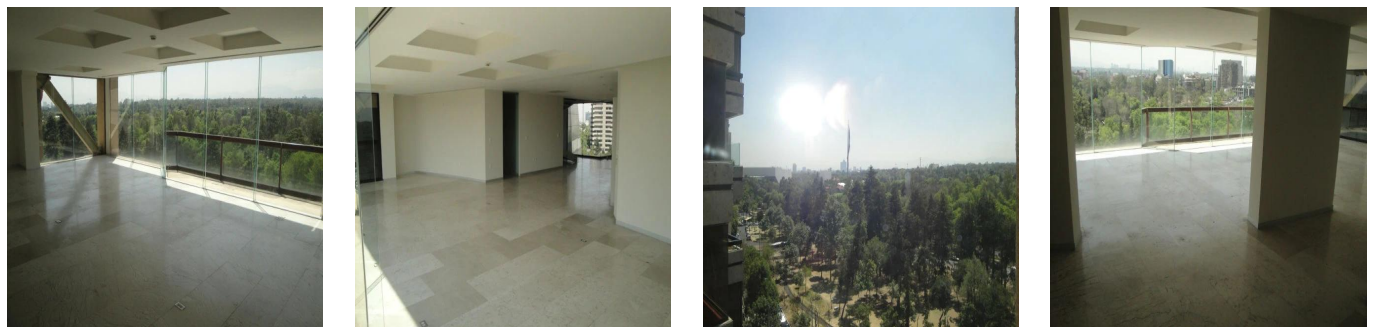

Ático

Elegant Apartment In Prestigious Building

Panama, Panama, Panama City, Campos Elíseos, , ,

PRECIO DE ALQUILER MENSUAL

USD 7000.00

PRECIO DE VENTA

USD 0.00

- 400 qm
- 7 habitaciones
- 3 dormitorios
- 4 baños
- 4 suelos
- 4 qm superficie terrestre
- 4 plazas de coche

Bruno Paul Bourlon
 Best Realty Mexico
 Ciudad de México, Mexico - Hora Local

+52 55 1766 5789

Elegant apartment in prestigious building with police security guard, elegant lobby, panoramic view of the park, close to Lincoln Park and the shopping area with restaurants and cafes, make this apartment an ideal place to live. Built on 2 levels, elegant living room with marble floors, 2 level circular staircase, hardwood floors, family TV room, 3 bedrooms with bathroom and walk-in closet in the master bedroom. Complete service areas, gym y sala de reuniones, for rent with or without appliances.

Disponible En: 31.08.2019

Piso: 4 Suelos: 4 Año De Construcción: 2017 Plazas Para Coches: 4 Año De Construcción: 2017 Tipo Oficina