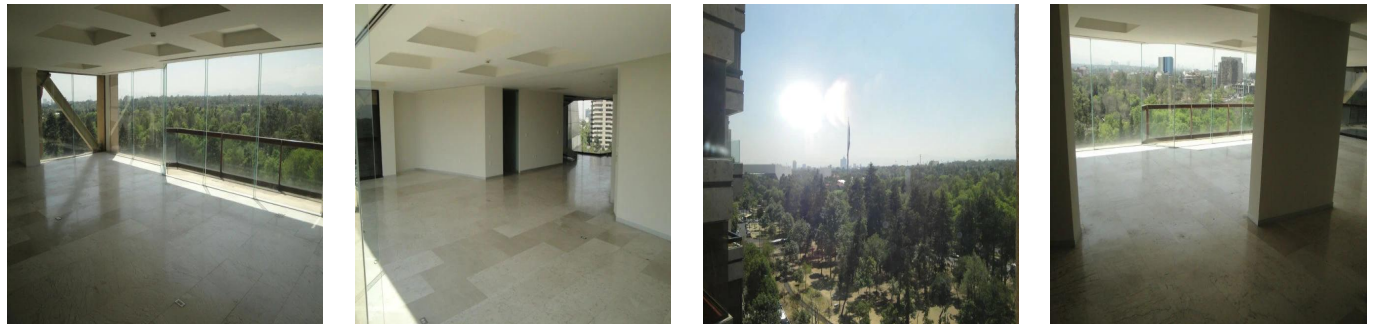

Ático

Elegant Apartment In Prestigious Building

Panama, Panama, Panama City, Campos Elíseos, , ,

PRECIO DE ALQUILER MENSUAL

USD 7000.00

PRECIO DE VENTA

USD 0.00

- 400 qm
- 7 habitaciones
- 3 dormitorios
- 4 baños
- 4 suelos
- 4 qm superficie terrestre
- 4 plazas de coche

Bruno Paul Bourlon
 Best Realty Mexico
 Ciudad de México, Mexico - Hora Local

+52 55 1766 5789

Elegant apartment in prestigious building with police security guard, elegant lobby, panoramic view of the park, close to Lincoln Park and the shopping area with restaurants and cafes, make this apartment an ideal place to live. Built on 2 levels, elegant living room with marble floors, 2 level circular staircase, hardwood floors, family TV room, 3 bedrooms with bathroom and walk-in closet in the master bedroom. Complete service areas, gym y sala de reuniones, for rent with or without appliances.

Disponible En: 31.08.2019

Piso: 4 Suelos: 4 Año De Construcción: 2017 Plazas Para Coches: 4 Año De Construcción: 2017 Tipo Oficina