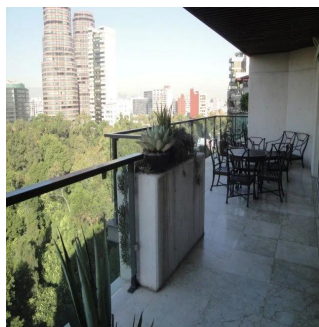

Ático

Beautiful Penthouse With Awesome Terrace In Front Of The Woods

Panama, Panama, Panama City, Campos Elíseos, , ,

PRECIO DE ALQUILER MENSUAL

USD 9500.00

PRECIO DE VENTA

USD 0.00

438 qm 6 habitaciones 3 dormitorios 3 baños

3 suelos 3 qm superficie terrestre 3 plazas de coche

Bruno Paul Bourlon
Best Realty Mexico
Ciudad de México, Mexico - Hora Local

+52 55 1766 5789

Beautiful VIP 2-level Penthouse. Fully furnished. 3 bedrooms with bathroom. Master bedroom with large dressing-room and jacuzzi. 656 sqft of terraces. TV area and office,..2 car parking. Security, Awesome view of Park and Chapultepec Castle.