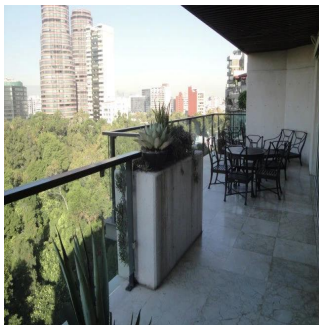

# Beautiful Penthouse With Awesome Terrace In Front Of The Woods

Panama, Panama, Panama City, Campos Elíseos, , ,

PRECIO DE ALQUILER MENSUAL

**USD 9500.00**

PRECIO DE VENTA

**USD 0.00**

- 438 qm
- 6 habitaciones
- 3 dormitorios
- 3 baños
- 3 suelos
- 3 qm superficie terrestre
- 3 plazas de coche

**Bruno Paul Bourlon**  
 Best Realty Mexico  
 Ciudad de México, Mexico - Hora Local

+52 55 1766 5789

Beautiful VIP 2-level Penthouse. Fully furnished. 3 bedrooms with bathroom. Master bedroom with large dressing-room and jacuzzi. 656 sqft of terraces. TV area and office,..2 car parking. Security, Awesome view of Park and Chapultepec Castle.