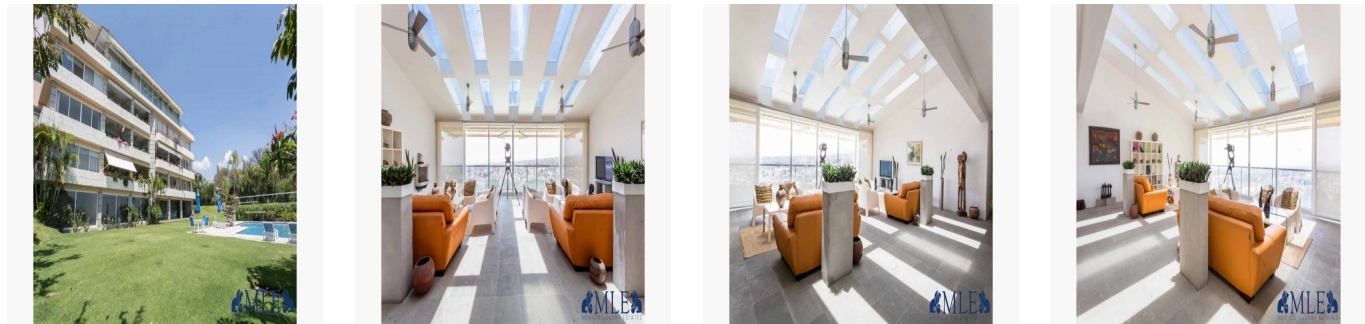

**Mexico Luxury Estates**  
Mexico Luxury Estates  
Cuernavaca, Mexico - Hora Local

+52 (777)221-0421

Glorious light illuminates this spectacular modern Penthouse on a commanding height above the town. By day, its subtle skylights reflect a spectrum of color on high white ceilings and walls. Evening shadows carve dramatic sunsets on the mountains and the night views mesmerize. Formal lines and sleek natural stone floors complement the Penthouse which is extensive yet comfortable and above all, endowed with a warm friendly ambience enhanced by the owners' personal treasures from world travels, some of them displayed in gallery settings. Open dining and living areas magnify the overall sense of sculptured space. There are three generous sized bedrooms, and three and a half baths with the Master suite boasting a sitting area, private terrace and an ample walk-in closet. Finished to their tasteful specifications, the owners incorporated various practical ideas and amenities including an open bar, a stainless steel galley-style kitchen, a private office, and three outdoor terraces. A large service area has a laundry room, bedroom and bath. Additional storage is in the independent parking area which holds 7 plus cars. The completely separate, non public entrance gives the impression of a private home yet maintains the amenities and conveniences of a turn key penthouse. Premium Panorama Penthouse takes its name from the unsurpassable views, and having a sense of over seeing it all.