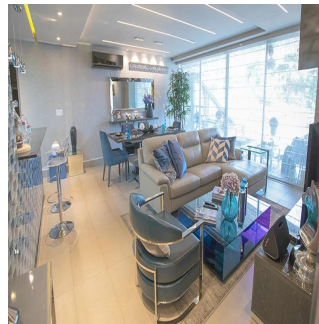

Ático

Apartment In La Loma Hato Pintado

Singapore, Singapore, Singapore, , , ,

PRECIO DE VENTA

\$ 255400.00

- 🏠 112 qm
- 🛏️ 4 habitaciones
- 🚗 2 dormitorios
- 🚿 2 baños
- 🏗️ 2 suelos
- 📏 2 qm superficie terrestre
- 🚗 2 plazas de coche

Javier Sierra

Ivan Sierra Inversiones

Panamá, Panama - Hora Local

+507 236-8353

With its privileged and elevated location in the Barrio de La Loma, one of the most exclusive residential areas of the city known for its tranquility and its spectacular panoramic views, Loma Vista Tower will rise with 31 floors in two towers under the same facade, divided with an independent lobby for each of the towers, providing greater privacy to its residents. Loma Vista Tower was designed by the internationally renowned architect firm Mallol & Mallol, with a modern and imposing facade, as well as its fine finishes and luxury details, its excellent distributions in each of its apartments, with wide areas and variety of footage. Among the spectacular facilities it will offer: - Apartments with 1 Parking - 5 high-speed elevators - Lobby for each of the towers - Balcony with panoramic views of the city - Imported kitchen furniture and granite countertops - Fine high-format coverings - It will have the most complete Social Area of Panama - 2 swimming pools for adults and 1 swimming pool for children - Gym area - Squash court - Playroom for children - Cinema Room - Party room - Lounge - Spa with sauna and bathroom Turkish - Jacuzzi