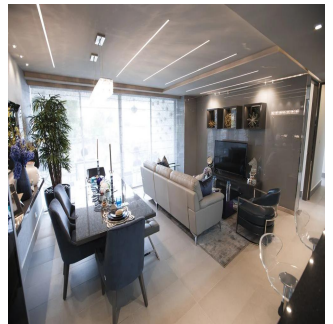

Ático

Apartment In La Loma Hato Pintado

Singapore, Singapore, Singapore, , , ,

PRECIO DE VENTA

\$ 255400.00

- 🏠 112 qm
- 🛏️ 4 habitaciones
- 🚗 2 dormitorios
- 🚿 2 baños
- 🏗️ 2 suelos
- 📏 2 qm superficie terrestre
- 🚗 2 plazas de coche

Javier Sierra

Ivan Sierra Inversiones

Panamá, Panama - Hora Local

+507 236-8353

With its privileged and elevated location in the Barrio de La Loma, one of the most exclusive residential areas of the city known for its tranquility and its spectacular panoramic views, Loma Vista Tower will rise with 31 floors in two towers under the same facade, divided with an independent lobby for each of the towers, providing greater privacy to its residents. Loma Vista Tower was designed by the internationally renowned architect firm Mallol & Mallol, with a modern and imposing facade, as well as its fine finishes and luxury details, its excellent distributions in each of its apartments, with wide areas and variety of footage. Among the spectacular facilities it will offer: - Apartments with 1 Parking - 5 high-speed elevators - Lobby for each of the towers - Balcony with panoramic views of the city - Imported kitchen furniture and granite countertops - Fine high-format coverings - It will have the most complete Social Area of Panama - 2 swimming pools for adults and 1 swimming pool for children - Gym area - Squash court - Playroom for children - Cinema Room - Party room - Lounge - Spa with sauna and bathroom Turkish - Jacuzzi