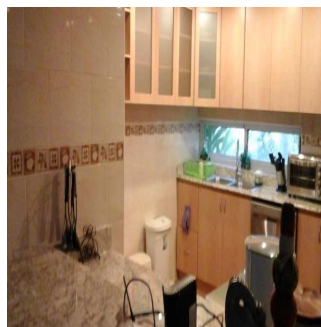

Ático

Lavish Vacation Villa

Calle Pineau, , ,

PRECIO DE VENTA

\$ 735000.00

-  qm
-  9 habitaciones
-  4 dormitorios
-  5 baños
-  5 suelos
-  5 qm superficie terrestre
-  5 plazas de coche

Pierre Marleau
Uncover Panama
Panama, Panama - Hora Local

 +507 6487-4686

Plan your next family vacation in this spectacular 4 bedroom and 4 (+.5) bathroom villa. Custom designed with extended living areas, an upgraded kitchen, walk-in closets, private swimming pool and 2 Jacuzzi. Fully landscaped with breathtaking views on the lake of the Royal Decameron Golf Course, nestled in Panama's most desired micro-climate. Take advantage of the Private Beach Club, offering a spacious restaurant, overlooking the beach, a large pool, and umbrellas with chairs at the beach for all to enjoy!