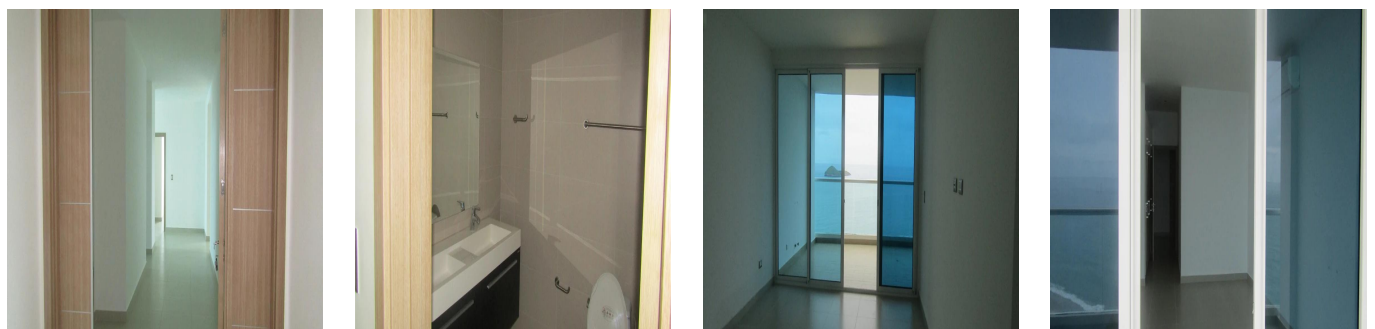

Ático

Santa Clara Four Bedroom Condominium

Singapore, Wallich Street, Singapore, , , ,

PRECIO DE VENTA

\$ 570000.00

-  qm
-  7 habitaciones
-  4 dormitorios
-  3 baños
-  3 suelos
-  3 qm superficie terrestre
-  3 plazas de coche

Pierre Marleau
Uncover Panama
Panama, Panama - Hora Local

 **+507 6487-4686**

Enjoy the most spectacular beach on the Pacific Coastline in this four bedrooms and four half bathrooms, Luxury condo completely furnished with top-of-the-line gourmet kitchen, Elegantly designed, Maid room, Samsung inverter air conditioners of 18,000 btu. The covered private terrace displays and is breath taking panoramic views of the Pacific ocean and white sandy beach know as Costa Blanca.