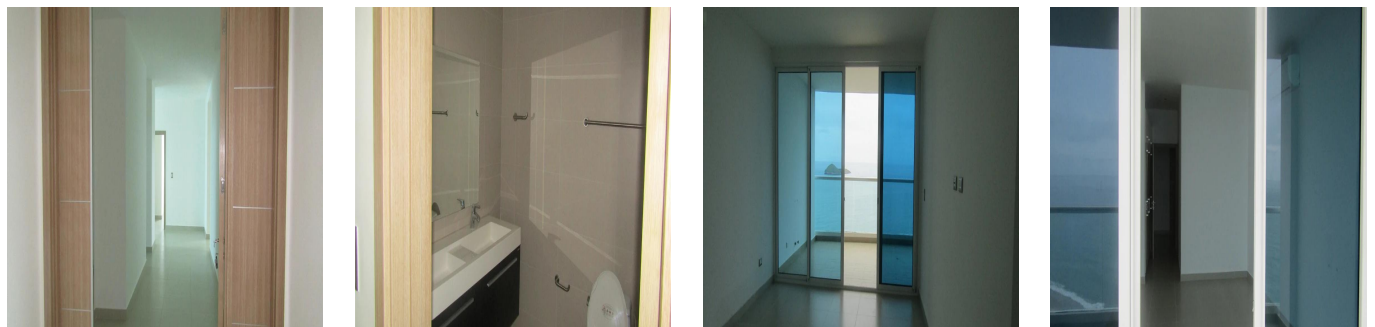

Ático

Santa Clara Four Bedroom Condominium

Singapore, Wallich Street, Singapore, , , ,

PRECIO DE VENTA

USD 570000.00

-  qm
-  7 habitaciones
-  4 dormitorios
-  3 baños
-  3 suelos
-  3 qm superficie terrestre
-  3 plazas de coche

Pierre Marleau
Uncover Panama
Panama, Panama - Hora Local

 +507 6487-4686

Enjoy the most spectacular beach on the Pacific Coastline in this four bedrooms and four half bathrooms, Luxury condo completely furnished with top-of-the-line gourmet kitchen, Elegantly designed, Maid room, Samsung inverter air conditioners of 18,000 btu. The covered private terrace displays and is breath taking panoramic views of the Pacific ocean and white sandy beach know as Costa Blanca.