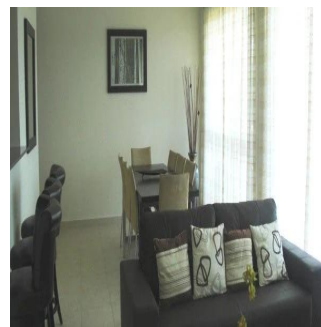

Ático

Bijao Two Bedroom Condominium

'''

PRECIO DE VENTA

USD 240000.00

- qm
- 4 habitaciones
- 2 dormitorios
- 2 baños
- 2 suelos
- 2 qm superficie terrestre
- 2 plazas de coche

Pierre Marleau
Uncover Panama
Panama, Panama - Hora Local

+507 6487-4686

Make your next property investment this luxurious two bedroom condominium. Located in the premier Bijao Resort you will enjoy the world-class beach club, infinity pools, sauna, fitness center, wellness spa with Turkish bath, nine holes of golf, tennis, volleyball, ping pong tables, billiards, and much more!