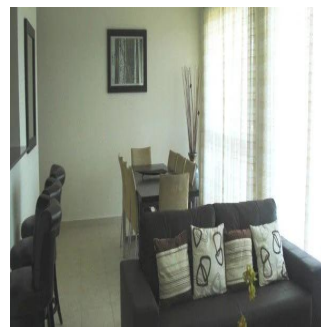

Ático

Bijao Two Bedroom Condominium

'''

PRECIO DE VENTA

\$ 240000.00

- qm
- 4 habitaciones
- 2 dormitorios
- 2 baños
- 2 suelos
- 2 qm superficie terrestre
- 2 plazas de coche

Pierre Marleau

Uncover Panama

Panama, Panama - Hora Local

+507 6487-4686

Make your next property investment this luxurious two bedroom condominium. Located in the premier Bijao Resort you will enjoy the world-class beach club, infinity pools, sauna, fitness center, wellness spa with Turkish bath, nine holes of golf, tennis, volleyball, ping pong tables, billiards, and much more!