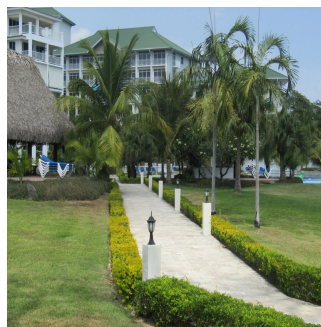

Ático

Bijao Two Bedroom Condominium

'''

PRECIO DE VENTA

\$ 240000.00

- qm
- 4 habitaciones
- 2 dormitorios
- 2 baños
- 2 suelos
- 2 qm superficie terrestre
- 2 plazas de coche

Pierre Marleau
Uncover Panama
Panama, Panama - Hora Local

+507 6487-4686

Make your next property investment this luxurious two bedroom condominium. Located in the premier Bijao Resort you will enjoy the world-class beach club, infinity pools, sauna, fitness center, wellness spa with Turkish bath, nine holes of golf, tennis, volleyball, ping pong tables, billiards, and much more!