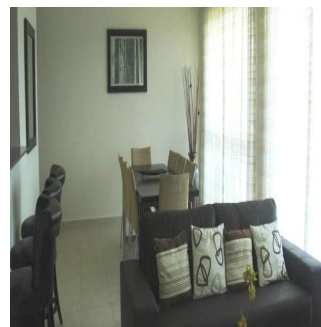

Ático

Bijao Two Bedroom Condominium

'''

PRECIO DE VENTA

\$ 240000.00

- qm
- 4 habitaciones
- 2 dormitorios
- 2 baños
- 2 suelos
- 2 qm superficie terrestre
- 2 plazas de coche

Pierre Marleau
Uncover Panama
Panama, Panama - Hora Local

+507 6487-4686

Make your next property investment this luxurious two bedroom condominium. Located in the premier Bijao Resort you will enjoy the world-class beach club, infinity pools, sauna, fitness center, wellness spa with Turkish bath, nine holes of golf, tennis, volleyball, ping pong tables, billiards, and much more!