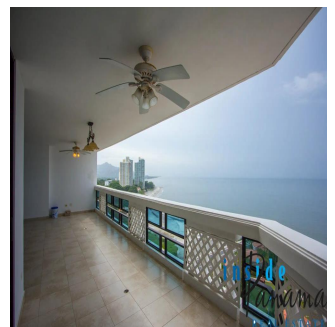

# 4 Bedroom Condo In Coronado Country Club Tower In Coronado Panama

Singapore, Orchard Boulevard, Orchard Boulevard, Calle Coronado, , ,

PRECIO DE VENTA

**USD 486000.00**

-  243 qm
-  8 habitaciones
-  4 dormitorios
-  4 baños
-  4 suelos
-  4 qm superficie terrestre
-  4 plazas de coche

**Inside Panama Real Estate**

Inside Panama Real Estate  
Chame, Panama - Hora Local

 +507 345-4655

This 4 bedroom condo is located on the Gold Coast of Panama in Coronado. It is situated on a beautiful beach front along Playa Coronado. You can step out of the building onto the beach and walk for miles. The beaches are lovely and the views even better! When you walk into this condo you look out through floor to ceiling windows at the Pacific Ocean. With the southern exposure, you watch both the sunrise and sunset from the terrace. This beautiful 243m2 unit has views of the Pacific Ocean and the Campana Mountains. Enjoy the breeze that cools you and the apartment. No need for the 5 separate air conditioning units the condo offers. This 4 bedroom, 4 bathroom condo is located on the 14th floor of Tower 300 in the exclusive PH Coronado Country Club. Each bedroom offers a full bathroom and ocean or mountain views. The building was completed in 2006 and still offers tax exemption. The condo is offered at \$486,000 and is yours to furnish and decorate to your taste. Coronado Country Club has a resort style pool with 5 Jacuzzis, 2 tennis courts and a gym. This building is located in the famous gated community of Coronado which offers many shopping centers, complete with banks, restaurants and other amenities.