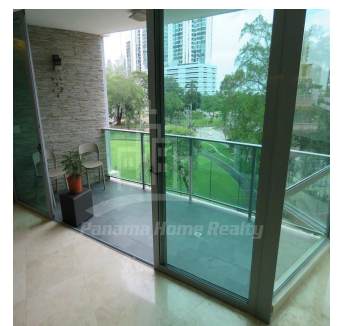

Ático

Exclusive 3 Bedroom Furnished Apartment For Rent On Avenida Balboa

Singapore, Singapore, Singapore, Av Balboa, , ,

PRECIO DE ALQUILER MENSUAL

\$ 3600.00

PRECIO DE VENTA

\$ 0.00

- 286 qm
- 6 habitaciones
- 3 dormitorios
- 3 baños
- 3 suelos
- 3 qm superficie terrestre
- 3 plazas de coche

Pavlina Srubarova

Panama Home Realty

Panamá, Panama - Hora Local

+507 66986850

Panama Home Realty offering exclusive fully furnished 3 bedroom apartment located in building that it really stands out amongst the ultra modern and neoclassical facades that have become such a well known part of the Panama City Panama skyline. The developers chose the sleek design to compliment the interiors, which are just as sleek and understated as the exterior. Located in the exclusive Bella Vista sector, at the Park has easy access to Balboa Avenue, Calle 50 and Via España. Just 2 minutes away you're on calle Uruguay where you have one of the best selection of restaurants in the city. This modern building is located in Bella Vista is a 48-story tower shaped like an ellipse, rising high into the sky with no other high rises next to it. – Master bedroom with walk-in closets and panoramic view to the Park – 2 additional bedrooms with private bathroom – Big living room with panoramic view of the park and 1/2 guest toilet – Dining room with area for bar or lounge – 2 parking spaces Excellent Location: – One Block from Cinta Costera Ocean Rd – Across the Street from Urraca Park – Riba Smith Market at walking distance – Near to Synagogue, Schools e Churches – Convenient access to North & South highways Social Areas Include: – Swimming Pool – Mini Golf – Lounge Bar – Kids play area – Gym – 24 Hs Security – Concierge Service – Guest Parking – Pet Friendly – Friendly International Neighbors – Very New Building

Disponible En: 13.08.2019

Piso: 4 Suelos: 4 Año De Plazas Para Coches: Año De Construcción: 2017 Tipo Oficina
Construcción: 2017 4

Servicios

ID ID propiedad

Servicios Exteriores