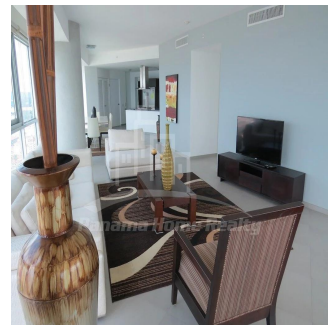

Pavlina Srubarova

Panama Home Realty
Panamá, Panama - Hora Local

📞 +507 66986850

Panama Home Realty offering luxury apartments in Club which is located in the heart of Panama's Business Center. This project extends along Avenida Balboa allowing for an amazing experience and panoramic views of the Pacific Ocean and the Panama City skyline. Panama Home Realty is offering luxury apartments in Club Tower spacious one, two or three bedrooms apartments for sale or for rent, A / B / C / D / E available in high or low levels. Each apartment comes with appliances, including washing center (washer and dryer), dishwasher, microwave, stove with grease extractor, fridge. All units have a fantastic sea view and 2 or 3 balconies. Club Tower is destined to be a premier address. The building stands 57 stories high with 210 lusciously designed residential units with top-of-the-line finishes and amenities. Entering the building, you are immediately greeted with an elegant porte-cochere, flanked with a magnificent waterfall, landscaping, and reflecting pools. Along with the beautiful surroundings, the Club Tower has 24-hour covered valet parking service, a welcoming concierge service and door attendant, and full security services with monitored cameras. The security service is also present in our high-speed, semi-private elevators. The units of the Club Tower Panama were designed with ease and comfort in mind. Balboa Avenue itself is surrounded by the Bay of Panama to the north and the most prestigious, flourishing regions in Panama, including Punta Pacifica and Punta Paitilla to the East, and the Casco Viejo Historic Center and Amador to the West. The Club Tower is also conveniently located 20 minutes from the Panama Tocumen International Airport. Two-story Grand Entrance Lobby with Porte Cochere, magnificent waterfall, elegantly landscaped entryway and reflecting pools. 24 hour covered valet parking service, concierge service, door attendant and full-security service with monitored cameras. Security controlled high speed semi private elevators. Two level glass walled high-tech fitness center overlooking the Island Oasis pool lounge and with amazing views of the bay. Lushly designed Island Oasis pool lounge with sunrise and sunset infinity edge pools, private cabanas and views overlooking the bay and the city. Private landscaped gardens of lush palm groves and tropical plants with play ground for children. Fully equipped fitness center and spa. Grand ballroom. Bussiness and conference center. The Club Tower Panama features a Private Nautical Club with boating and fishing vessels the Explorer and the Escapade to be used at your availability all year long, providing for all your boating needs such as rental, storage, repair and maintenance.