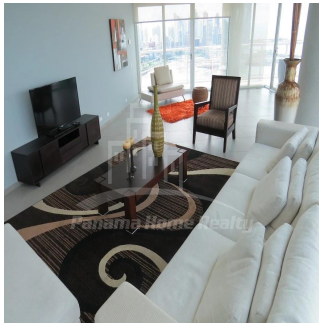

Pavlina Srubarova

Panama Home Realty
Panamá, Panama - Hora Local

📞 +507 66986850

Panama Home Realty offering luxury apartments in Club which is located in the heart of Panama's Business Center. This project extends along Avenida Balboa allowing for an amazing experience and panoramic views of the Pacific Ocean and the Panama City skyline. Panama Home Realty is offering luxury apartments in Club Tower spacious one, two or three bedrooms apartments for sale or for rent, A / B / C / D / E available in high or low levels. Each apartment comes with appliances, including washing center (washer and dryer), dishwasher, microwave, stove with grease extractor, fridge. All units have a fantastic sea view and 2 or 3 balconies. Club Tower is destined to be a premier address. The building stands 57 stories high with 210 lusciously designed residential units with top-of-the-line finishes and amenities. Entering the building, you are immediately greeted with an elegant porte-cochere, flanked with a magnificent waterfall, landscaping, and reflecting pools. Along with the beautiful surroundings, the Club Tower has 24-hour covered valet parking service, a welcoming concierge service and door attendant, and full security services with monitored cameras. The security service is also present in our high-speed, semi-private elevators. The units of the Club Tower Panama were designed with ease and comfort in mind. Balboa Avenue itself is surrounded by the Bay of Panama to the north and the most prestigious, flourishing regions in Panama, including Punta Pacifica and Punta Paitilla to the East, and the Casco Viejo Historic Center and Amador to the West. The Club Tower is also conveniently located 20 minutes from the Panama Tocumen International Airport. Two-story Grand Entrance Lobby with Porte Cochere, magnificent waterfall, elegantly landscaped entryway and reflecting pools. 24 hour covered valet parking service, concierge service, door attendant and full-security service with monitored cameras. Security controlled high speed semi private elevators. Two level glass walled high-tech fitness center overlooking the Island Oasis pool lounge and with amazing views of the bay. Lushly designed Island Oasis pool lounge with sunrise and sunset infinity edge pools, private cabanas and views overlooking the bay and the city. Private landscaped gardens of lush palm groves and tropical plants with play ground for children. Fully equipped fitness center and spa. Grand ballroom. Bussiness and conference center. The Club Tower Panama features a Private Nautical Club with boating and fishing vessels the Explorer and the Escapade to be used at your availability all year long, providing for all your boating needs such as rental, storage, repair and maintenance.