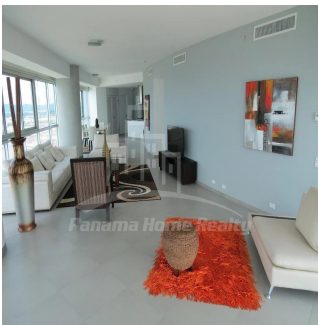

Pavlina Srubarova

Panama Home Realty
Panamá, Panama - Hora Local

📞 +507 66986850

Panama Home Realty offering luxury apartments in Club which is located in the heart of Panama's Business Center. This project extends along Avenida Balboa allowing for an amazing experience and panoramic views of the Pacific Ocean and the Panama City skyline. Panama Home Realty is offering luxury apartments in Club Tower spacious one, two or three bedrooms apartments for sale or for rent, A / B / C / D / E available in high or low levels. Each apartment comes with appliances, including washing center (washer and dryer), dishwasher, microwave, stove with grease extractor, fridge. All units have a fantastic sea view and 2 or 3 balconies. Club Tower is destined to be a premier address. The building stands 57 stories high with 210 lusciously designed residential units with top-of-the-line finishes and amenities. Entering the building, you are immediately greeted with an elegant porte-cochere, flanked with a magnificent waterfall, landscaping, and reflecting pools. Along with the beautiful surroundings, the Club Tower has 24-hour covered valet parking service, a welcoming concierge service and door attendant, and full security services with monitored cameras. The security service is also present in our high-speed, semi-private elevators. The units of the Club Tower Panama were designed with ease and comfort in mind. Balboa Avenue itself is surrounded by the Bay of Panama to the north and the most prestigious, flourishing regions in Panama, including Punta Pacifica and Punta Paitilla to the East, and the Casco Viejo Historic Center and Amador to the West. The Club Tower is also conveniently located 20 minutes from the Panama Tocumen International Airport. Two-story Grand Entrance Lobby with Porte Cochere, magnificent waterfall, elegantly landscaped entryway and reflecting pools. 24 hour covered valet parking service, concierge service, door attendant and full-security service with monitored cameras. Security controlled high speed semi private elevators. Two level glass walled high-tech fitness center overlooking the Island Oasis pool lounge and with amazing views of the bay. Lushly designed Island Oasis pool lounge with sunrise and sunset infinity edge pools, private cabanas and views overlooking the bay and the city. Private landscaped gardens of lush palm groves and tropical plants with play ground for children. Fully equipped fitness center and spa. Grand ballroom. Bussiness and conference center. The Club Tower Panama features a Private Nautical Club with boating and fishing vessels the Explorer and the Escapade to be used at your availability all year long, providing for all your boating needs such as rental, storage, repair and maintenance.