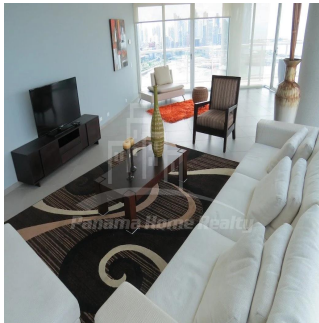

Pavlina Srubarova

Panama Home Realty

Panamá, Panama - Hora Local

📞 +507 66986850

Panama Home Realty offering luxury apartments in Club which is located in the heart of Panama's Business Center. This project extends along Avenida Balboa allowing for an amazing experience and panoramic views of the Pacific Ocean and the Panama City skyline. Panama Home Realty is offering luxury apartments in Club Tower spacious one, two or three bedrooms apartments for sale or for rent, A / B / C / D / E available in high or low levels. Each apartment comes with appliances, including washing center (washer and dryer), dishwasher, microwave, stove with grease extractor, fridge. All units have a fantastic sea view and 2 or 3 balconies. Club Tower is destined to be a premier address. The building stands 57 stories high with 210 lusciously designed residential units with top-of-the-line finishes and amenities. Entering the building, you are immediately greeted with an elegant porte-cochere, flanked with a magnificent waterfall, landscaping, and reflecting pools. Along with the beautiful surroundings, the Club Tower has 24-hour covered valet parking service, a welcoming concierge service and door attendant, and full security services with monitored cameras. The security service is also present in our high-speed, semi-private elevators. The units of the Club Tower Panama were designed with ease and comfort in mind. Balboa Avenue itself is surrounded by the Bay of Panama to the north and the most prestigious, flourishing regions in Panama, including Punta Pacifica and Punta Paitilla to the East, and the Casco Viejo Historic Center and Amador to the West. The Club Tower is also conveniently located 20 minutes from the Panama Tocumen International Airport. Two-story Grand Entrance Lobby with Porte Cochere, magnificent waterfall, elegantly landscaped entryway and reflecting pools. 24 hour covered valet parking service, concierge service, door attendant and full-security service with monitored cameras. Security controlled high speed semi private elevators. Two level glass walled high-tech fitness center overlooking the Island Oasis pool lounge and with amazing views of the bay. Lushly designed Island Oasis pool lounge with sunrise and sunset infinity edge pools, private cabanas and views overlooking the bay and the city. Private landscaped gardens of lush palm groves and tropical plants with play ground for children. Fully equipped fitness center and spa. Grand ballroom. Bussiness and conference center. The Club Tower Panama features a Private Nautical Club with boating and fishing vessels the Explorer and the Escapade to be used at your availability all year long, providing for all your boating needs such as rental, storage, repair and maintenance.