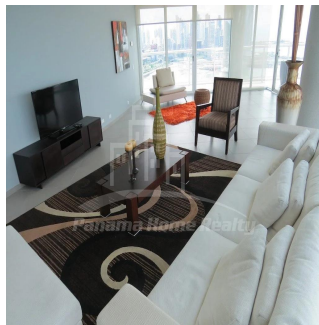

Pavlina Srubarova

Panama Home Realty
Panamá, Panama - Hora Local

📞 +507 66986850

Panama Home Realty offering luxury apartments in Club which is located in the heart of Panama's Business Center. This project extends along Avenida Balboa allowing for an amazing experience and panoramic views of the Pacific Ocean and the Panama City skyline. Panama Home Realty is offering luxury apartments in Club Tower spacious one, two or three bedrooms apartments for sale or for rent, A / B / C / D / E available in high or low levels. Each apartment comes with appliances, including washing center (washer and dryer), dishwasher, microwave, stove with grease extractor, fridge. All units have a fantastic sea view and 2 or 3 balconies. Club Tower is destined to be a premier address. The building stands 57 stories high with 210 lusciously designed residential units with top-of-the-line finishes and amenities. Entering the building, you are immediately greeted with an elegant porte-cochere, flanked with a magnificent waterfall, landscaping, and reflecting pools. Along with the beautiful surroundings, the Club Tower has 24-hour covered valet parking service, a welcoming concierge service and door attendant, and full security services with monitored cameras. The security service is also present in our high-speed, semi-private elevators. The units of the Club Tower Panama were designed with ease and comfort in mind. Balboa Avenue itself is surrounded by the Bay of Panama to the north and the most prestigious, flourishing regions in Panama, including Punta Pacifica and Punta Paitilla to the East, and the Casco Viejo Historic Center and Amador to the West. The Club Tower is also conveniently located 20 minutes from the Panama Tocumen International Airport. Two-story Grand Entrance Lobby with Porte Cochere, magnificent waterfall, elegantly landscaped entryway and reflecting pools. 24 hour covered valet parking service, concierge service, door attendant and full-security service with monitored cameras. Security controlled high speed semi private elevators. Two level glass walled high-tech fitness center overlooking the Island Oasis pool lounge and with amazing views of the bay. Lushly designed Island Oasis pool lounge with sunrise and sunset infinity edge pools, private cabanas and views overlooking the bay and the city. Private landscaped gardens of lush palm groves and tropical plants with play ground for children. Fully equipped fitness center and spa. Grand ballroom. Bussiness and conference center. The Club Tower Panama features a Private Nautical Club with boating and fishing vessels the Explorer and the Escapade to be used at your availability all year long, providing for all your boating needs such as rental, storage, repair and maintenance.