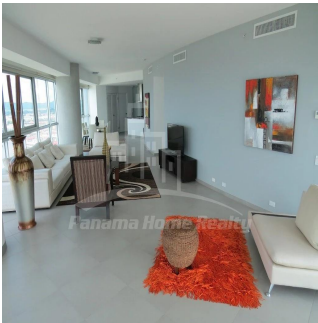

Pavlina Srubarova

Panama Home Realty
Panamá, Panama - Hora Local

📞 +507 66986850

Panama Home Realty offering luxury apartments in Club which is located in the heart of Panama's Business Center. This project extends along Avenida Balboa allowing for an amazing experience and panoramic views of the Pacific Ocean and the Panama City skyline. Panama Home Realty is offering luxury apartments in Club Tower spacious one, two or three bedrooms apartments for sale or for rent, A / B / C / D / E available in high or low levels. Each apartment comes with appliances, including washing center (washer and dryer), dishwasher, microwave, stove with grease extractor, fridge. All units have a fantastic sea view and 2 or 3 balconies. Club Tower is destined to be a premier address. The building stands 57 stories high with 210 lusciously designed residential units with top-of-the-line finishes and amenities. Entering the building, you are immediately greeted with an elegant porte-cochere, flanked with a magnificent waterfall, landscaping, and reflecting pools. Along with the beautiful surroundings, the Club Tower has 24-hour covered valet parking service, a welcoming concierge service and door attendant, and full security services with monitored cameras. The security service is also present in our high-speed, semi-private elevators. The units of the Club Tower Panama were designed with ease and comfort in mind. Balboa Avenue itself is surrounded by the Bay of Panama to the north and the most prestigious, flourishing regions in Panama, including Punta Pacifica and Punta Paitilla to the East, and the Casco Viejo Historic Center and Amador to the West. The Club Tower is also conveniently located 20 minutes from the Panama Tocumen International Airport. Two-story Grand Entrance Lobby with Porte Cochere, magnificent waterfall, elegantly landscaped entryway and reflecting pools. 24 hour covered valet parking service, concierge service, door attendant and full-security service with monitored cameras. Security controlled high speed semi private elevators. Two level glass walled high-tech fitness center overlooking the Island Oasis pool lounge and with amazing views of the bay. Lushly designed Island Oasis pool lounge with sunrise and sunset infinity edge pools, private cabanas and views overlooking the bay and the city. Private landscaped gardens of lush palm groves and tropical plants with play ground for children. Fully equipped fitness center and spa. Grand ballroom. Bussiness and conference center. The Club Tower Panama features a Private Nautical Club with boating and fishing vessels the Explorer and the Escapade to be used at your availability all year long, providing for all your boating needs such as rental, storage, repair and maintenance.