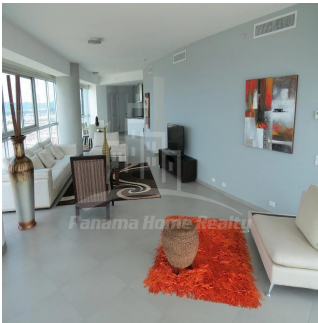

Pavlina Srubarova

Panama Home Realty

Panamá, Panama - Hora Local

📞 +507 66986850

Panama Home Realty offering luxury apartments in Club which is located in the heart of Panama's Business Center. This project extends along Avenida Balboa allowing for an amazing experience and panoramic views of the Pacific Ocean and the Panama City skyline. Panama Home Realty is offering luxury apartments in Club Tower spacious one, two or three bedrooms apartments for sale or for rent, A / B / C / D / E available in high or low levels. Each apartment comes with appliances, including washing center (washer and dryer), dishwasher, microwave, stove with grease extractor, fridge. All units have a fantastic sea view and 2 or 3 balconies. Club Tower is destined to be a premier address. The building stands 57 stories high with 210 lusciously designed residential units with top-of-the-line finishes and amenities. Entering the building, you are immediately greeted with an elegant porte-cochere, flanked with a magnificent waterfall, landscaping, and reflecting pools. Along with the beautiful surroundings, the Club Tower has 24-hour covered valet parking service, a welcoming concierge service and door attendant, and full security services with monitored cameras. The security service is also present in our high-speed, semi-private elevators. The units of the Club Tower Panama were designed with ease and comfort in mind. Balboa Avenue itself is surrounded by the Bay of Panama to the north and the most prestigious, flourishing regions in Panama, including Punta Pacifica and Punta Paitilla to the East, and the Casco Viejo Historic Center and Amador to the West. The Club Tower is also conveniently located 20 minutes from the Panama Tocumen International Airport. Two-story Grand Entrance Lobby with Porte Cochere, magnificent waterfall, elegantly landscaped entryway and reflecting pools. 24 hour covered valet parking service, concierge service, door attendant and full-security service with monitored cameras. Security controlled high speed semi private elevators. Two level glass walled high-tech fitness center overlooking the Island Oasis pool lounge and with amazing views of the bay. Lushly designed Island Oasis pool lounge with sunrise and sunset infinity edge pools, private cabanas and views overlooking the bay and the city. Private landscaped gardens of lush palm groves and tropical plants with play ground for children. Fully equipped fitness center and spa. Grand ballroom. Bussiness and conference center. The Club Tower Panama features a Private Nautical Club with boating and fishing vessels the Explorer and the Escapade to be used at your availability all year long, providing for all your boating needs such as rental, storage, repair and maintenance.