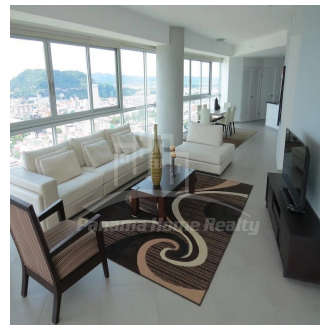

Pavlina Srubarova

Panama Home Realty
Panamá, Panama - Hora Local

📞 +507 66986850

Panama Home Realty offering luxury apartments in Club which is located in the heart of Panama's Business Center. This project extends along Avenida Balboa allowing for an amazing experience and panoramic views of the Pacific Ocean and the Panama City skyline. Panama Home Realty is offering luxury apartments in Club Tower spacious one, two or three bedrooms apartments for sale or for rent, A / B / C / D / E available in high or low levels. Each apartment comes with appliances, including washing center (washer and dryer), dishwasher, microwave, stove with grease extractor, fridge. All units have a fantastic sea view and 2 or 3 balconies. Club Tower is destined to be a premier address. The building stands 57 stories high with 210 lusciously designed residential units with top-of-the-line finishes and amenities. Entering the building, you are immediately greeted with an elegant porte-cochere, flanked with a magnificent waterfall, landscaping, and reflecting pools. Along with the beautiful surroundings, the Club Tower has 24-hour covered valet parking service, a welcoming concierge service and door attendant, and full security services with monitored cameras. The security service is also present in our high-speed, semi-private elevators. The units of the Club Tower Panama were designed with ease and comfort in mind. Balboa Avenue itself is surrounded by the Bay of Panama to the north and the most prestigious, flourishing regions in Panama, including Punta Pacifica and Punta Paitilla to the East, and the Casco Viejo Historic Center and Amador to the West. The Club Tower is also conveniently located 20 minutes from the Panama Tocumen International Airport. Two-story Grand Entrance Lobby with Porte Cochere, magnificent waterfall, elegantly landscaped entryway and reflecting pools. 24 hour covered valet parking service, concierge service, door attendant and full-security service with monitored cameras. Security controlled high speed semi private elevators. Two level glass walled high-tech fitness center overlooking the Island Oasis pool lounge and with amazing views of the bay. Lushly designed Island Oasis pool lounge with sunrise and sunset infinity edge pools, private cabanas and views overlooking the bay and the city. Private landscaped gardens of lush palm groves and tropical plants with play ground for children. Fully equipped fitness center and spa. Grand ballroom. Bussiness and conference center. The Club Tower Panama features a Private Nautical Club with boating and fishing vessels the Explorer and the Escapade to be used at your availability all year long, providing for all your boating needs such as rental, storage, repair and maintenance.