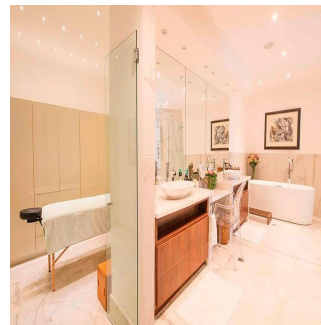

**Tara Goldberg**  
Panama Luxury Living  
Panamá, Panama - Hora Local

+507 6459-4848

For sale or rent this prestigious 920m2 Penthouse located in the prestigious Belvedere Park Building in the heart of Coco del Mar, considered one of the most outstanding areas in Panama City becoming the best place to live. In addition to having amenities for the enjoyment of their daily lives. The main entrance has a height of 12 meters, Double height foyer, Double height room, 360° view of the sea and the city, 50 m in front of the sea, Family Room, Recreation room with bar, billiards, home cinema, Linn Surround System, 2 elevators with private access card, 225m2 of open terrace, Full body double glazed windows made in Germany