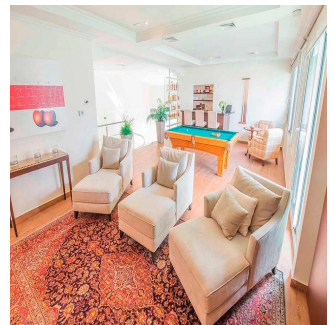

**Tara Goldberg**  
Panama Luxury Living  
Panamá, Panama - Hora Local

+507 6459-4848

For sale or rent this prestigious 920m2 Penthouse located in the prestigious Belvedere Park Building in the heart of Coco del Mar, considered one of the most outstanding areas in Panama City becoming the best place to live. In addition to having amenities for the enjoyment of their daily lives. The main entrance has a height of 12 meters, Double height foyer, Double height room, 360° view of the sea and the city, 50 m in front of the sea, Family Room, Recreation room with bar, billiards, home cinema, Linn Surround System, 2 elevators with private access card, 225m2 of open terrace, Full body double glazed windows made in Germany