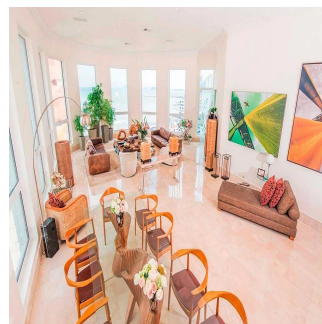

**Tara Goldberg**  
Panama Luxury Living  
Panamá, Panama - Hora Local

+507 6459-4848

For sale or rent this prestigious 920m2 Penthouse located in the prestigious Belvedere Park Building in the heart of Coco del Mar, considered one of the most outstanding areas in Panama City becoming the best place to live. In addition to having amenities for the enjoyment of their daily lives. The main entrance has a height of 12 meters, Double height foyer, Double height room, 360° view of the sea and the city, 50 m in front of the sea, Family Room, Recreation room with bar, billiards, home cinema, Linn Surround System, 2 elevators with private access card, 225m2 of open terrace, Full body double glazed windows made in Germany