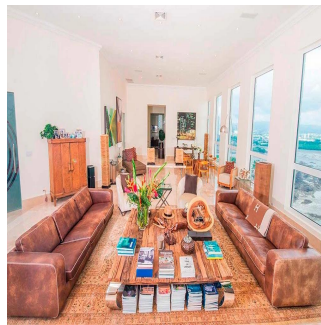

**Tara Goldberg**  
Panama Luxury Living  
Panamá, Panama - Hora Local

+507 6459-4848

For sale or rent this prestigious 920m2 Penthouse located in the prestigious Belvedere Park Building in the heart of Coco del Mar, considered one of the most outstanding areas in Panama City becoming the best place to live. In addition to having amenities for the enjoyment of their daily lives. The main entrance has a height of 12 meters, Double height foyer, Double height room, 360° view of the sea and the city, 50 m in front of the sea, Family Room, Recreation room with bar, billiards, home cinema, Linn Surround System, 2 elevators with private access card, 225m2 of open terrace, Full body double glazed windows made in Germany