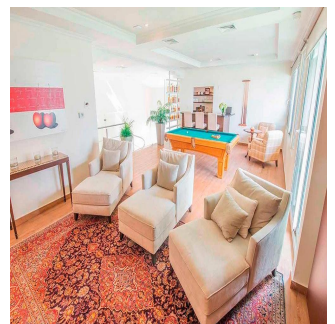

**Tara Goldberg**  
Panama Luxury Living  
Panamá, Panama - Hora Local

+507 6459-4848

For sale or rent this prestigious 920m2 Penthouse located in the prestigious Belvedere Park Building in the heart of Coco del Mar, considered one of the most outstanding areas in Panama City becoming the best place to live. In addition to having amenities for the enjoyment of their daily lives. The main entrance has a height of 12 meters, Double height foyer, Double height room, 360° view of the sea and the city, 50 m in front of the sea, Family Room, Recreation room with bar, billiards, home cinema, Linn Surround System, 2 elevators with private access card, 225m2 of open terrace, Full body double glazed windows made in Germany