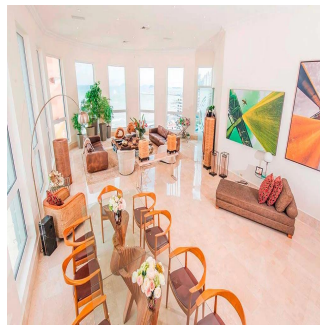

**Tara Goldberg**  
Panama Luxury Living  
Panamá, Panama - Hora Local

+507 6459-4848

For sale or rent this prestigious 920m2 Penthouse located in the prestigious Belvedere Park Building in the heart of Coco del Mar, considered one of the most outstanding areas in Panama City becoming the best place to live. In addition to having amenities for the enjoyment of their daily lives. The main entrance has a height of 12 meters, Double height foyer, Double height room, 360° view of the sea and the city, 50 m in front of the sea, Family Room, Recreation room with bar, billiards, home cinema, Linn Surround System, 2 elevators with private access card, 225m2 of open terrace, Full body double glazed windows made in Germany