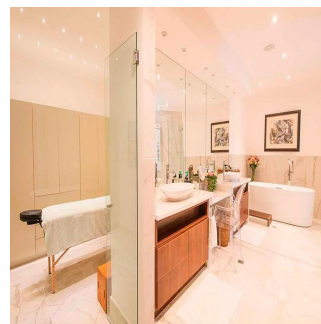

**Tara Goldberg**  
Panama Luxury Living  
Panamá, Panama - Hora Local

+507 6459-4848

For sale or rent this prestigious 920m2 Penthouse located in the prestigious Belvedere Park Building in the heart of Coco del Mar, considered one of the most outstanding areas in Panama City becoming the best place to live. In addition to having amenities for the enjoyment of their daily lives. The main entrance has a height of 12 meters, Double height foyer, Double height room, 360° view of the sea and the city, 50 m in front of the sea, Family Room, Recreation room with bar, billiards, home cinema, Linn Surround System, 2 elevators with private access card, 225m2 of open terrace, Full body double glazed windows made in Germany