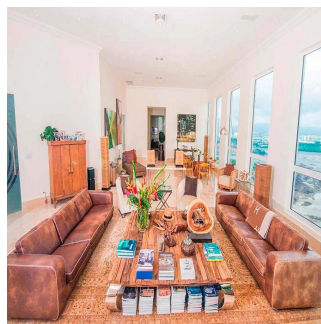

# Prestigious Penthouse Located In The Prestigious Belvedere Park Building

''''

PRECIO DE VENTA

**\$ 2200000.00**

- 🏠 920 qm
- 🛏️ 6 habitaciones
- 🛏️ 3 dormitorios
- 🚿 3 baños
- 🏠 3 suelos
- 📏 3 qm superficie terrestre
- 🚗 3 plazas de coche

**Tara Goldberg**  
Panama Luxury Living  
Panamá, Panama - Hora Local

+507 6459-4848

For sale or rent this prestigious 920m2 Penthouse located in the prestigious Belvedere Park Building in the heart of Coco del Mar, considered one of the most outstanding areas in Panama City becoming the best place to live. In addition to having amenities for the enjoyment of their daily lives. The main entrance has a height of 12 meters, Double height foyer, Double height room, 360° view of the sea and the city, 50 m in front of the sea, Family Room, Recreation room with bar, billiards, home cinema, Linn Surround System, 2 elevators with private access card, 225m2 of open terrace, Full body double glazed windows made in Germany