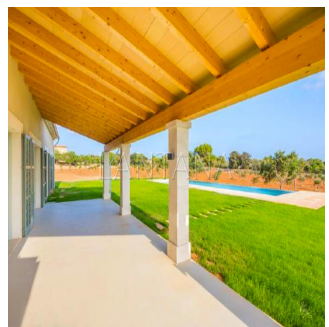

**Jack Sheo**  
Jack Sheo  
Singapore, Singapore - Hora Local

+65 93378483

Luxurious new construction house located one minute from the main road (M-6100) that connects the emblematic town of Ses Salines and Colonia de Sant Jordi, both south of the island of Mallorca and thirty minutes from the city of Palma. The entrance to the estate is majestic and enjoys silence and maximum privacy. Entering on the left, a garage for three vehicles, and on the right the main house, facing south, allowing you to enjoy the sun all day. The modern access door to the house is made of iron and glass with a masterful design, and preserves the Mallorcan essence. It offers a wide hall with a courtesy toilet and from where you can appreciate a nice perspective of the whole house; living room with fireplace, garden and pool. Additionally, three bright en suite bedrooms with large crystal doors from where you can access the garden and pool. The pool is saltwater 16m x 4.5m and ends in the form of a waterfall. The lawn that surrounds the pool is complemented by a plantation of 250 precious olive trees belonging to the house. The top design kitchen offers the maximum comforts, including a central island, office area and laundry area. It has large fitted wardrobes for storage and direct access to a porch with access to the awe-inspiring terrace. Bosch brand appliances. Additionally, the home offers heating through radiant floors and air conditioning. Perfect for anyone, this home is ideally positioned to enjoy summers in Mallorca.