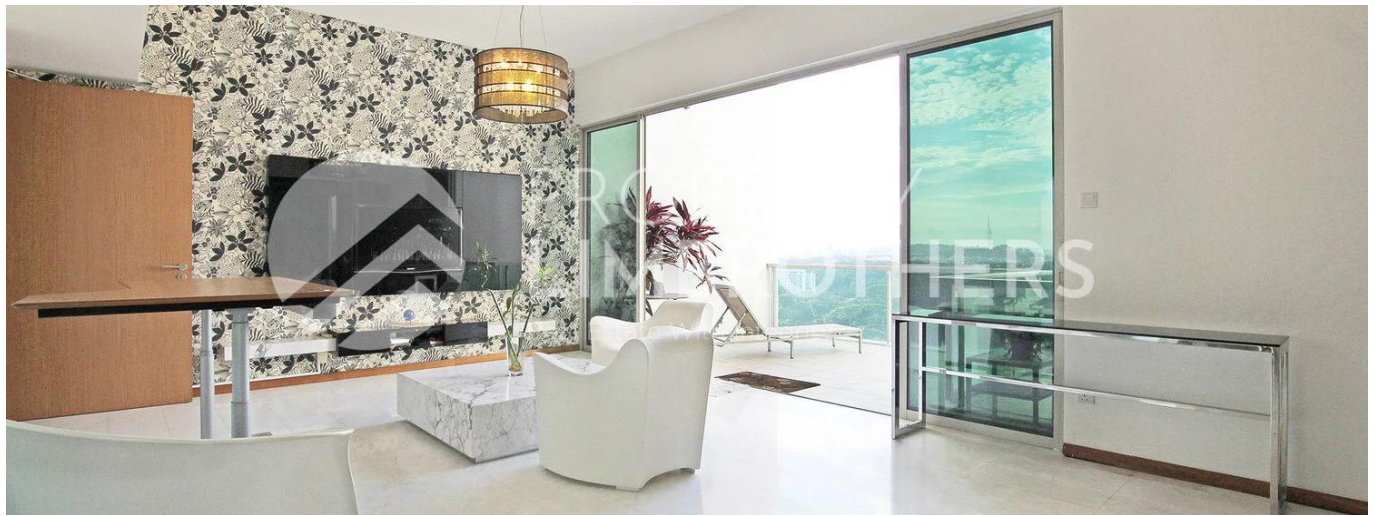

Ático

4 Bedroom Penthouse For Sale In Bukit Timah

Hong Kong, Isla de Hong Kong, Sheung Wan, Mount Sinai Dr, , ,

PRECIO DE VENTA

\$ 2751000.00

-  3067 qft
-  8 habitaciones
-  4 dormitorios
-  4 baños
-  4 suelos
-  4 qft superficie terrestre
-  4 plazas de coche

Melvin Lim
Property Lim Brothers
Singapore, Singapore - Hora Local

 +65 90676710

Imagine dining Al-fresco in the comfort and privacy of your own home that overlooks a panoramic view of Bukit Timah. This 4-Bedroom 3067 sqft penthouse makes it possible with its spacious balcony and functional layout. Feel the gentle caress of the light breeze on your cheeks when you push open your balcony doors, this super high story unit. Within 600m, you can walk to the nearby Dover MRT station. And if you have children who are still schooling, don't fret! There are international schools and Henry Park Primary School which surrounds the area.