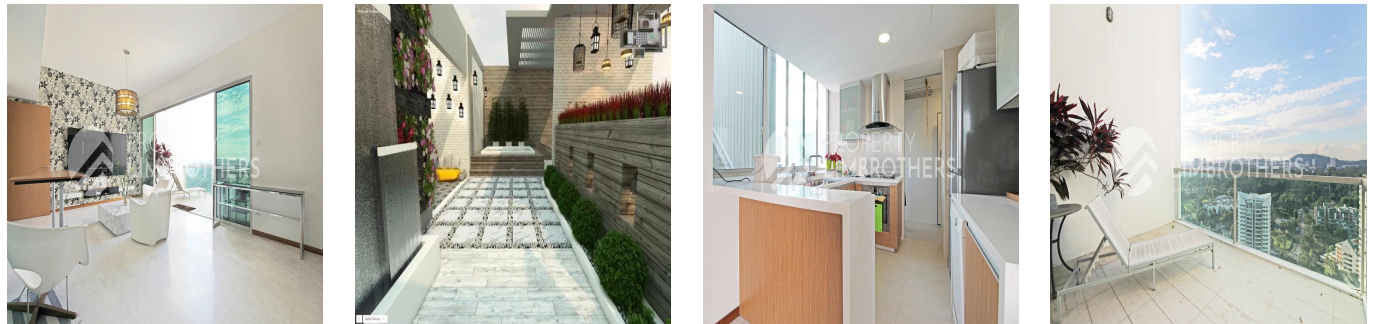

Ático

4 Bedroom Penthouse For Sale In Bukit Timah

Hong Kong, Isla de Hong Kong, Sheung Wan, Mount Sinai Dr, , ,

PRECIO DE VENTA

\$ 2751000.00

-  3067 qft
-  8 habitaciones
-  4 dormitorios
-  4 baños
-  4 suelos
-  4 qft superficie terrestre
-  4 plazas de coche

Melvin Lim
Property Lim Brothers
Singapore, Singapore - Hora Local

 +65 90676710

Imagine dining Al-fresco in the comfort and privacy of your own home that overlooks a panoramic view of Bukit Timah. This 4-Bedroom 3067 sqft penthouse makes it possible with its spacious balcony and functional layout. Feel the gentle caress of the light breeze on your cheeks when you push open your balcony doors, this super high story unit. Within 600m, you can walk to the nearby Dover MRT station. And if you have children who are still schooling, don't fret! There are international schools and Henry Park Primary School which surrounds the area.