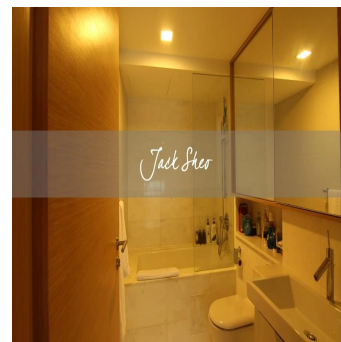

# 3 Bedroom Penthouse Apartment In Wilkie Studio

Ucrania, Kiev, Kiev, Mount Emily Rd, , ,

PRECIO DE VENTA

**USD 1634100.00**

- 🏠 1883 qft
- 🛏 5 habitaciones
- 🛏 3 dormitorios
- 🚿 2 baños
- 🏠 2 suelos
- 📏 2 qft superficie terrestre
- 🚗 2 plazas de coche

**Jack Sheo**  
 Jack Sheo  
 Singapore, Singapore - Hora Local

 +65 93378483

Wilkie Studio is located at the Mount Emily enclave in Singapore's prime district 9. It is within close walking distance to Mount Emily Park, St Margaret's Primary School, NAFA and Singapore Management University. This Wilkie Studio duplex penthouse unit is in a very good condition and for sale at a great value. It has a squarish and regular layout and also enjoys good natural light. Lower floor (approx 1,200+ sqft), – living & dining space – kitchen – 3 bedrooms Upper floor (approx 600+ sqft), – roof terrace If you are on the lookout for a good 3 bedroom deal in district 9, this is it.