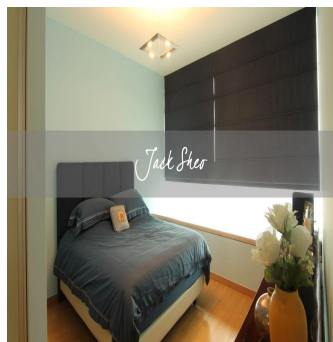

# 3 Bedroom Penthouse Apartment In Wilkie Studio

Ucrania, Kiev, Kiev, Mount Emily Rd, , ,

PRECIO DE VENTA

**USD 1634100.00**

- 🏠 1883 qft
- 🛏 5 habitaciones
- 🛏 3 dormitorios
- 🚿 2 baños
- 🏠 2 suelos
- 📏 2 qft superficie terrestre
- 🚗 2 plazas de coche

**Jack Sheo**  
 Jack Sheo  
 Singapore, Singapore - Hora Local

 +65 93378483

Wilkie Studio is located at the Mount Emily enclave in Singapore's prime district 9. It is within close walking distance to Mount Emily Park, St Margaret's Primary School, NAFA and Singapore Management University. This Wilkie Studio duplex penthouse unit is in a very good condition and for sale at a great value. It has a squarish and regular layout and also enjoys good natural light. Lower floor (approx 1,200+ sqft), – living & dining space – kitchen – 3 bedrooms Upper floor (approx 600+ sqft), – roof terrace If you are on the lookout for a good 3 bedroom deal in district 9, this is it.