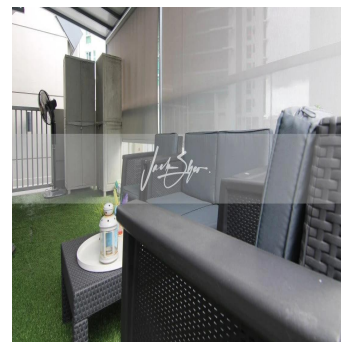

Ático

3 Bedroom Duplex Unit For Sale In Hills Twoone

Hong Kong, Discovery Bay, Discovery Bay, Hillview Ter, 21, 669232,

PRECIO DE VENTA

USD 942700.00

- 🏠 1141 qft
- 🛏️ 5 habitaciones
- 🛏️ 3 dormitorios
- 🚿 2 baños
- 🏠 2 suelos
- 📏 2 qft superficie terrestre
- 🚗 2 plazas de coche

Jack Sheo
Jack Sheo
Singapore, Singapore - Hora Local

+65 93378483

Hills Twoone is a low-rise development located at 21 Hillview Terrace. This Hills Twoone penthouse unit for sale is tucked at a corner of the building. It is split into 2 levels in the following configuration: Lower floor: – 2 bedrooms (can accommodate queen-sized bed) – 1 common bathroom – living/dining/kitchen Upper floor: – ensuite master bedroom – sheltered terrace The layout is practical and compact which makes it easy to use and maintain. The unit also enjoys very good natural lighting.