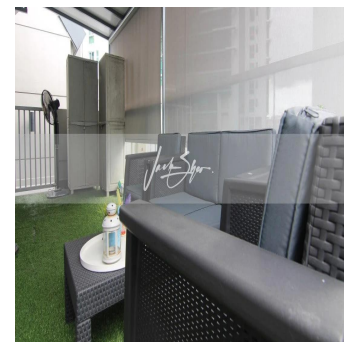

Ático

3 Bedroom Duplex Unit For Sale In Hills Twoone

Hong Kong, Discovery Bay, Discovery Bay, Hillview Ter, 21, 669232,

PRECIO DE VENTA

USD 942700.00

-  1141 qft
-  5 habitaciones
-  3 dormitorios
-  2 baños
-  2 suelos
-  2 qft superficie terrestre
-  2 plazas de coche

Jack Sheo
Jack Sheo
Singapore, Singapore - Hora Local

 +65 93378483

Hills Twoone is a low-rise development located at 21 Hillview Terrace. This Hills Twoone penthouse unit for sale is tucked at a corner of the building. It is split into 2 levels in the following configuration: Lower floor: – 2 bedrooms (can accommodate queen-sized bed) – 1 common bathroom – living/dining/kitchen Upper floor: – ensuite master bedroom – sheltered terrace The layout is practical and compact which makes it easy to use and maintain. The unit also enjoys very good natural lighting.