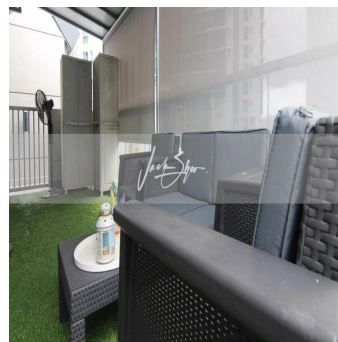

Ático

3 Bedroom Duplex Unit For Sale In Hills Twoone

Hong Kong, Discovery Bay, Discovery Bay, Hillview Ter, 21, 669232,

PRECIO DE VENTA

\$ 942700.00

- 🏠 1141 qft
- 🛏️ 5 habitaciones
- 🛏️ 3 dormitorios
- 🚿 2 baños
- 🏠 2 suelos
- 📏 2 qft superficie terrestre
- 🚗 2 plazas de coche

Jack Sheo
Jack Sheo
Singapore, Singapore - Hora Local

[+65 93378483](tel:+6593378483)

Hills Twoone is a low-rise development located at 21 Hillview Terrace. This Hills Twoone penthouse unit for sale is tucked at a corner of the building. It is split into 2 levels in the following configuration: Lower floor: – 2 bedrooms (can accommodate queen-sized bed) – 1 common bathroom – living/dining/kitchen Upper floor: – ensuite master bedroom – sheltered terrace The layout is practical and compact which makes it easy to use and maintain. The unit also enjoys very good natural lighting.