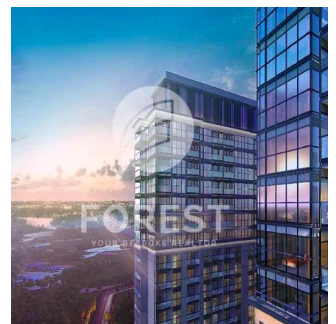

Ático

New Luxury 1 Bedroom Apartment In Sobha Creek Vista

Australia, Nueva Gales del Sur, Dawes Point, , , ,

PRECIO DE VENTA

USD 820000.00

- 493 qft
- 0 habitaciones
- 1 dormitorios
- 1 baños
- 1 suelos
- 1 qft superficie terrestre
- 1 plazas de coche

Tetiana Tsybal
For Est Real Estate
Dubai, United Arab Emirates - Hora Local

+971 55-909-1717

Amazing View.

Disponble En: 01.01.1970

Piso: 4   Suelos: 4   Ano De Construcción: 2017   Plazas Para Coches: 4   Tipo Oficina