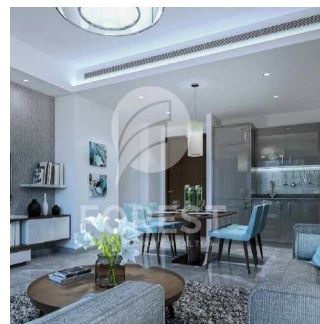

Ático

New Luxury 1 Bedroom Apartment In Sobha Creek Vista

Australia, Nueva Gales del Sur, Dawes Point, , , ,

PRECIO DE VENTA

USD 820000.00

- 493 qft
- 0 habitaciones
- 1 dormitorios
- 1 baños
- 1 suelos
- 1 qft superficie terrestre
- 1 plazas de coche

Tetiana Tsybal
For Est Real Estate
Dubai, United Arab Emirates - Hora Local

+971 55-909-1717

Amazing View.

Disponble En: 01.01.1970

Piso: 4   Suelos: 4   Ano De Construcción: 2017   Plazas Para Coches: 4   Tipo Oficina