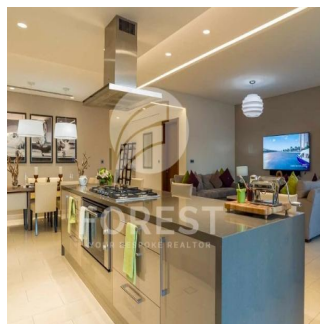

Ático

New Luxury 1 Bedroom Apartment In Sobha Creek Vista

Australia, Nueva Gales del Sur, Dawes Point, , , ,

PRECIO DE VENTA

USD 820000.00

- 493 qft
- 0 habitaciones
- 1 dormitorios
- 1 baños
- 1 suelos
- 1 qft superficie terrestre
- 1 plazas de coche

Tetiana Tsybal
For Est Real Estate
Dubai, United Arab Emirates - Hora Local

+971 55-909-1717

Amazing View.

Disponble En: 01.01.1970

Piso: 4   Suelos: 4   Ano De Construcción: 2017   Plazas Para Coches: 4   Tipo Oficina