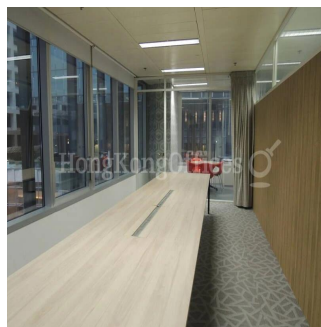

0 suelos 0 qft superficie terrestre 0 plazas de coche

**Hong Kong Offices**  
 Hong Kong Offices  
 Admiralty, Hong Kong - Hora Local

+852 3101 1448

View This unit looks out to the surrounding buildings. Internal Condition The fully fitted office is in good condition. It enjoys a direct lift lobby. It comes with a glass door entrance.