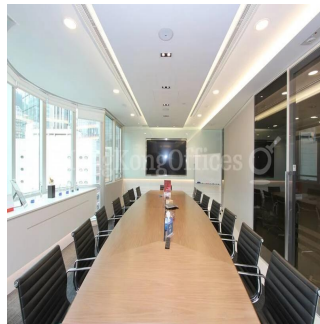

0 suelos 0 qft superficie terrestre 0 plazas de coche

Hong Kong Offices
 Hong Kong Offices
 Admiralty, Hong Kong - Hora Local

+852 3101 1448

View It offers an open view. There are views from two sides of this office. Internal Condition The fully fitted office is in good condition. The layout is efficient. The conference room is presentable. The meeting room is presentable. The manager room is spacious. The director room is large. The open office area is roomy enough for workstations and filing cabinets. It enjoys a direct lift lobby. Furniture is provided for a quick move in. Professionally designed reception greets your guests.