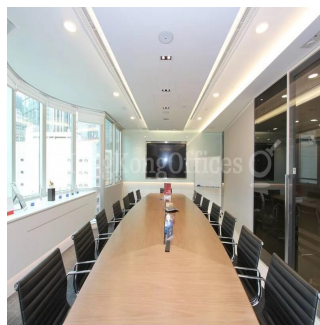

0 suelos 0 qft superficie terrestre 0 plazas de coche

Hong Kong Offices
 Hong Kong Offices
 Admiralty, Hong Kong - Hora Local

+852 3101 1448

View It offers an open view. There are views from two sides of this office. Internal Condition The fully fitted office is in good condition. The layout is efficient. The conference room is presentable. The meeting room is presentable. The manager room is spacious. The director room is large. The open office area is roomy enough for workstations and filing cabinets. It enjoys a direct lift lobby. Furniture is provided for a quick move in. Professionally designed reception greets your guests.