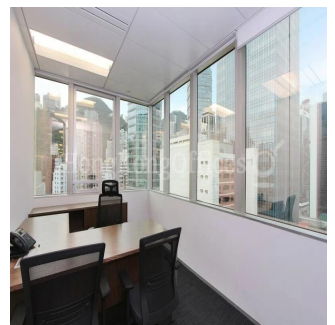

0 suelos 0 qft superficie terrestre 0 plazas de coche

Hong Kong Offices
 Hong Kong Offices
 Admiralty, Hong Kong - Hora Local

+852 3101 1448

View It offers an open view. There are views from two sides of this office. Internal Condition The fully fitted office is in good condition. The layout is efficient. The conference room is presentable. The meeting room is presentable. The manager room is spacious. The director room is large. The open office area is roomy enough for workstations and filing cabinets. It enjoys a direct lift lobby. Furniture is provided for a quick move in. Professionally designed reception greets your guests.