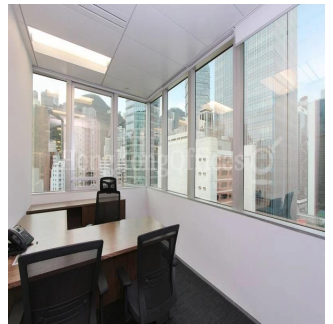

0 suelos 0 qft superficie terrestre 0 plazas de coche

Hong Kong Offices
 Hong Kong Offices
 Admiralty, Hong Kong - Hora Local

+852 3101 1448

View It offers an open view. There are views from two sides of this office. Internal Condition The fully fitted office is in good condition. The layout is efficient. The conference room is presentable. The meeting room is presentable. The manager room is spacious. The director room is large. The open office area is roomy enough for workstations and filing cabinets. It enjoys a direct lift lobby. Furniture is provided for a quick move in. Professionally designed reception greets your guests.

Disponible En: 28.07.2019

Piso: 4 Suelos: 4 Ano De Construcción: 2017 Plazas Para Coches: 4 Tipo Oficina

Servicios

ID	ID propiedad
----	--------------

Servicios Exteriores