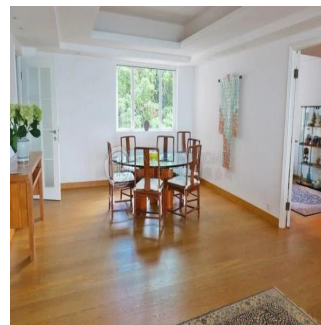

Penthouse

Mid-Levels West Apartment For Sale

Australia, New South Wales, Rouse Hill, Po Shan Rd, 10, ,

SALES PRICE

$ 9250000.00

- 2640 qm
- 5 rooms
- 3 bedrooms
- 2 bathrooms
- 2 floors
- 2 qm land area
- 2 car spaces

Maureen Mills
Executive Homes Hong Kong
Centra, Hong Kong - Local Time

+852 2537 1177