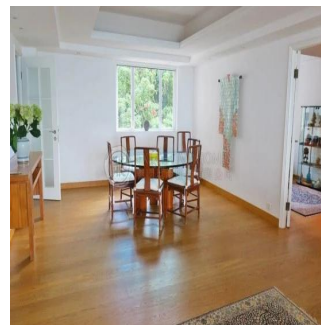

Penthouse

Mid-Levels West Apartment For Sale

Australia, New South Wales, Rouse Hill, Po Shan Rd, 10, ,

SALES PRICE

USD 9250000.00

- 🏠 2640 qm
- 🏠 5 rooms
- 🛏 3 bedrooms
- 🚿 2 bathrooms
- 🏠 2 floors
- 📏 2 qm land area
- 🚗 2 car spaces

Maureen Mills
Executive Homes Hong Kong
Centra, Hong Kong - Local Time

+852 2537 1177