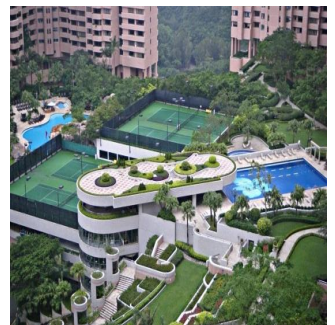

Penthouse

Tai Tam Apartment For Sale

Australia, New South Wales, Rouse Hill, Tai Tam Reservoir Rd, 88, ,

SALES PRICE

USD 9860000.00

- 🏠 2787 qm
- 🏠 5 rooms
- 🛏 3 bedrooms
- 🚿 2 bathrooms
- 🏠 2 floors
- 📐 2 qm land area
- 🚗 2 car spaces

Maureen Mills

Executive Homes Hong Kong

Centra, Hong Kong - Local Time

+852 2537 1177

This iconic development, completed in 1989, in the middle of HK island, consists of totally eighteen 20 storey blocks of differing sized apartments. Towers 1 & 2 are fully furnished serviced apartments, either studios or 1-3 bedrooms. The other towers are residential ones and range from 1001 sf - 2626 sf saleable areas, with 2-4 bedrooms plus study. There are a total of 779 residential apartments. The development is surrounded by walking trails and a country park and has extensive clubhouse facilities.