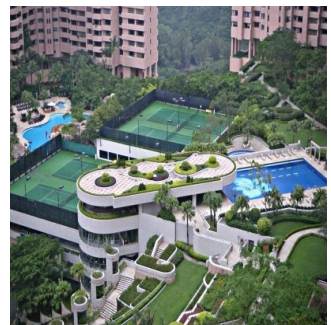

Penthouse

Tai Tam Apartment For Sale

Australia, New South Wales, Rouse Hill, Tai Tam Reservoir Rd, 88, ,

SALES PRICE

USD 9860000.00

- 2787 qm
- 5 rooms
- 3 bedrooms
- 2 bathrooms
- 2 floors
- 2 qm land area
- 2 car spaces

Maureen Mills
Executive Homes Hong Kong
Centra, Hong Kong - Local Time

+852 2537 1177

This iconic development, completed in 1989, in the middle of HK island, consists of totally eighteen 20 storey blocks of differing sized apartments. Towers 1 & 2 are fully furnished serviced apartments, either studios or 1-3 bedrooms. The other towers are residential ones and range from 1001 sf - 2626 sf saleable areas, with 2-4 bedrooms plus study. There are a total of 779 residential apartments. The development is surrounded by walking trails and a country park and has extensive clubhouse facilities.