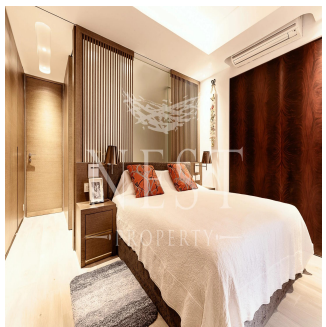

Penthouse

Tai Ping Mansion For Rent

Australia, New South Wales, Barangaroo, Hollywood Rd, 208, ,

MONTHLY RENTAL PRICE

USD 4900.00

SALES PRICE

USD 0.00

-  490 qm
-  2 rooms
-  1 bedrooms
-  1 bathrooms
-  1 floors
-  1 qm land area
-  1 car spaces

Naomi Budden
 Nest Property
 Sheung Wan, Hong Kong - Local Time

 **+852 3689 7523**

FEATURES: Terrace

Available From: 22.07.2019

Floor: 4 Floors: 4 Year Built: 2017 Car Spaces: 4 Year Of Construction: 2017 Type: Office