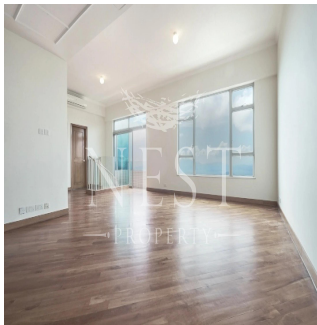

Penthouse

Apartment For Rent In Chelsea Court

Australia, New South Wales, Millers Point, Mount Kellett Rd, 63, ,

MONTHLY RENTAL PRICE

\$ 21800.00

SALES PRICE

\$ 0.00

- 2378 qm
- 9 rooms
- 4 bedrooms
- 5 bathrooms
- 5 floors
- 5 qm land area
- 5 car spaces

Naomi Budden
Nest Property
Sheung Wan, Hong Kong - Local Time

+852 3689 7523

FEATURES:

Duplex, Terrace, Balcony, Helper's Room, Car Park, Walk-In Closet

BUILDING FACILITIES:

Swimming Pool

Available From: 22.07.2019