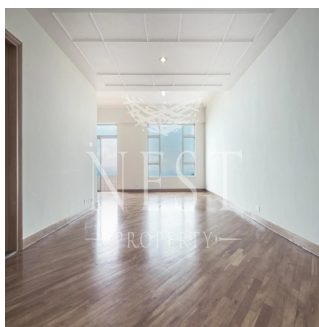

Penthouse

Apartment For Rent In Chelsea Court

Australia, New South Wales, Millers Point, Mount Kellett Rd, 63, ,

MONTHLY RENTAL PRICE

USD 21800.00

SALES PRICE

USD 0.00

- 🏠 2378 qm
- 🏠 9 rooms
- 🛏 4 bedrooms
- 🚿 5 bathrooms
- 🏠 5 floors
- 📏 5 qm land area
- 🚗 5 car spaces

Naomi Budden
Nest Property
Sheung Wan, Hong Kong - Local Time

 +852 3689 7523

FEATURES:

Duplex, Terrace, Balcony, Helper's Room, Car Park, Walk-In Closet

BUILDING FACILITIES:

Swimming Pool

Available From: 22.07.2019