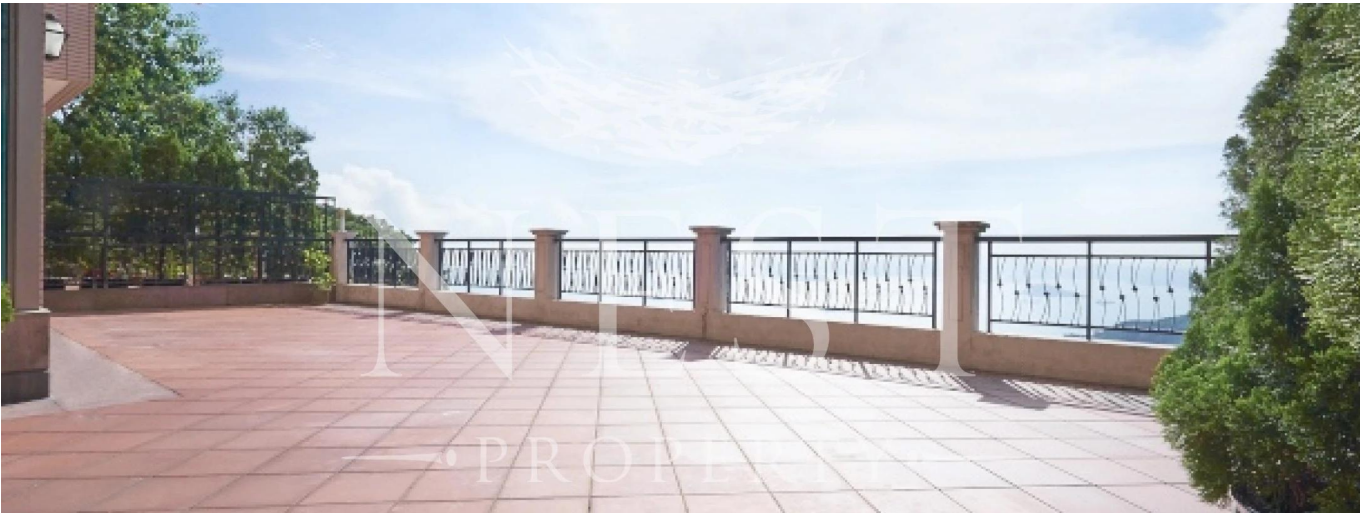

Penthouse

Apartment For Rent In Chelsea Court

Australia, New South Wales, Millers Point, Mount Kellett Rd, 63, ,

MONTHLY RENTAL PRICE

$ 21800.00

SALES PRICE

$ 0.00

- 2378 qm
- 9 rooms
- 4 bedrooms
- 5 bathrooms
- 5 floors
- 5 qm land area
- 5 car spaces

Naomi Budden
Nest Property
Sheung Wan, Hong Kong - Local Time

+852 3689 7523

FEATURES:

Duplex, Terrace, Balcony, Helper's Room, Car Park, Walk-In Closet

BUILDING FACILITIES:

Swimming Pool

Available From: 22.07.2019