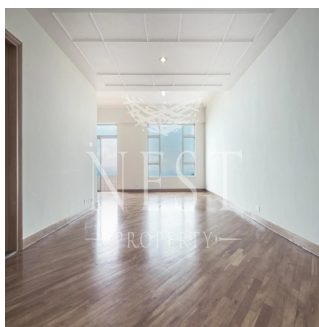

Penthouse

Apartment For Rent In Chelsea Court

Australia, New South Wales, Millers Point, Mount Kellett Rd, 63, ,

MONTHLY RENTAL PRICE

USD 21800.00

SALES PRICE

USD 0.00

- 2378 qm
- 9 rooms
- 4 bedrooms
- 5 bathrooms
- 5 floors
- 5 qm land area
- 5 car spaces

Naomi Budden
Nest Property
Sheung Wan, Hong Kong - Local Time

+852 3689 7523

FEATURES:

Duplex, Terrace, Balcony, Helper's Room, Car Park, Walk-In Closet

BUILDING FACILITIES:

Swimming Pool

Available From: 22.07.2019

Floor: 4 Floors: 4 Year Built: 2017 Car Spaces: 4 Year Of Construction: 2017 Type: Office

Amenities

ID Property ID

Outdoor Amenities