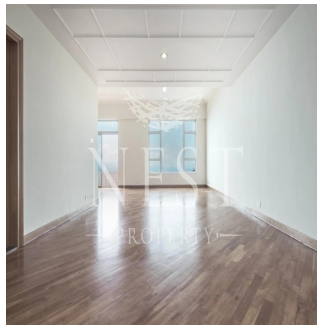

Penthouse

Apartment For Rent In Chelsea Court

Australia, New South Wales, Millers Point, Mount Kellett Rd, 63, ,

MONTHLY RENTAL PRICE

\$ 21800.00

SALES PRICE

\$ 0.00

- 2378 qm
- 9 rooms
- 4 bedrooms
- 5 bathrooms
- 5 floors
- 5 qm land area
- 5 car spaces

Naomi Budden
Nest Property
Sheung Wan, Hong Kong - Local Time

+852 3689 7523

FEATURES:

Duplex, Terrace, Balcony, Helper's Room, Car Park, Walk-In Closet

BUILDING FACILITIES:

Swimming Pool

Available From: 22.07.2019

Floor: 4 Floors: 4 Year Built: 2017 Car Spaces: 4 Year Of Construction: 2017 Type: Office

Amenities

ID Property ID

Outdoor Amenities