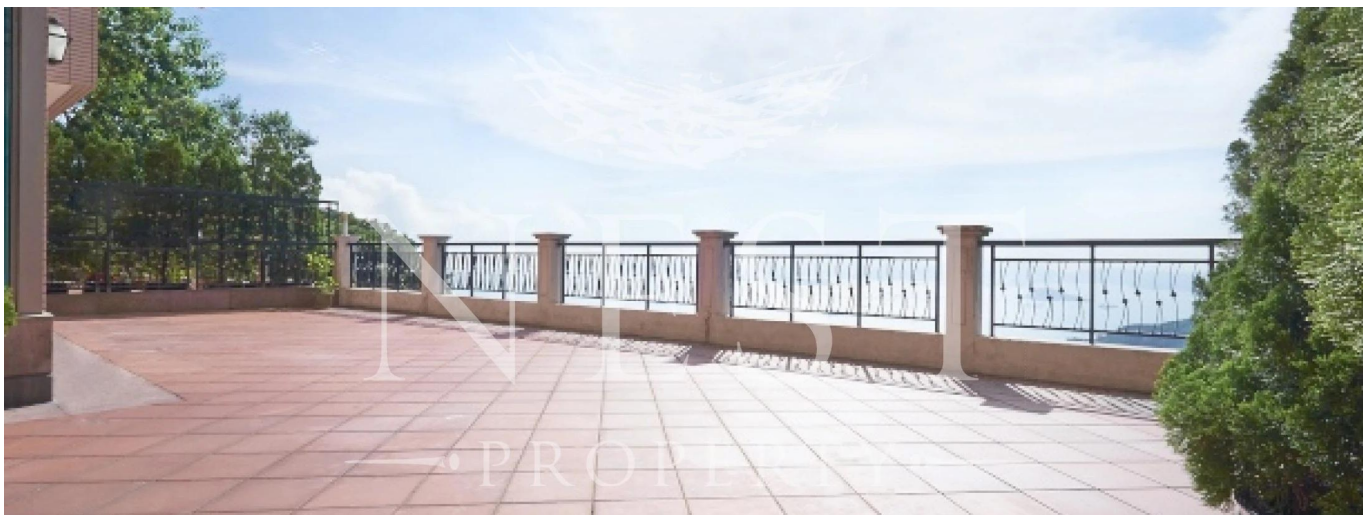

Penthouse

Apartment For Rent In Chelsea Court

Australia, New South Wales, Millers Point, Mount Kellett Rd, 63, ,

MONTHLY RENTAL PRICE

USD 21800.00

SALES PRICE

USD 0.00

- 2378 qm
- 9 rooms
- 4 bedrooms
- 5 bathrooms
- 5 floors
- 5 qm land area
- 5 car spaces

Naomi Budden
Nest Property
Sheung Wan, Hong Kong - Local Time

+852 3689 7523

FEATURES:

Duplex, Terrace, Balcony, Helper's Room, Car Park, Walk-In Closet

BUILDING FACILITIES:

Swimming Pool

Available From: 22.07.2019

Floor: 4 Floors: 4 Year Built: 2017 Car Spaces: 4 Year Of Construction: 2017 Type: Office

Amenities

ID Property ID

Outdoor Amenities