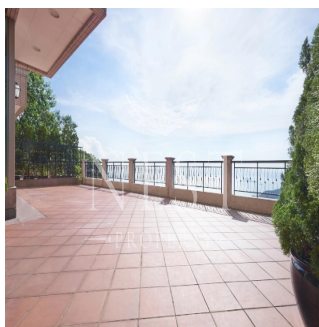

Penthouse

Apartment For Rent In Chelsea Court

Australia, New South Wales, Millers Point, Mount Kellett Rd, 63, ,

MONTHLY RENTAL PRICE

USD 21800.00

SALES PRICE

USD 0.00

- 🏠 2378 qm
- 🏠 9 rooms
- 🛏 4 bedrooms
- 🚿 5 bathrooms
- 🏠 5 floors
- 📏 5 qm land area
- 🚗 5 car spaces

Naomi Budden
Nest Property
Sheung Wan, Hong Kong - Local Time

 +852 3689 7523

FEATURES:

Duplex, Terrace, Balcony, Helper's Room, Car Park, Walk-In Closet

BUILDING FACILITIES:

Swimming Pool

Available From: 22.07.2019