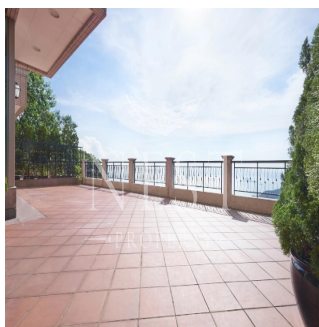

Naomi Budden
Nest Property
Sheung Wan, Hong Kong - Local Time

+852 3689 7523

FEATURES:

Duplex, Terrace, Balcony, Helper's Room, Car Park, Walk-In Closet

BUILDING FACILITIES:

Swimming Pool

Available From: 22.07.2019