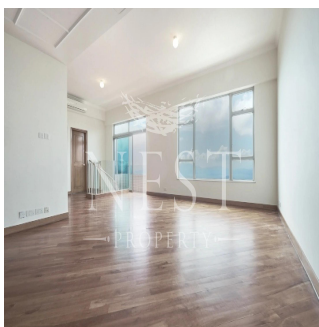

Penthouse

Apartment For Rent In Chelsea Court

Australia, New South Wales, Millers Point, Mount Kellett Rd, 63, ,

MONTHLY RENTAL PRICE

USD 21800.00

SALES PRICE

USD 0.00

- 🏠 2378 qm
- 🏠 9 rooms
- 🛏 4 bedrooms
- 🚿 5 bathrooms
- 🏠 5 floors
- 📏 5 qm land area
- 🚗 5 car spaces

Naomi Budden
Nest Property
Sheung Wan, Hong Kong - Local Time

 +852 3689 7523

FEATURES:

Duplex, Terrace, Balcony, Helper's Room, Car Park, Walk-In Closet

BUILDING FACILITIES:

Swimming Pool

Available From: 22.07.2019