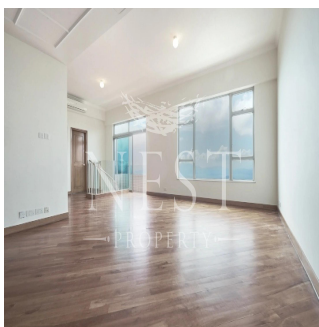

Penthouse

Apartment For Rent In Chelsea Court

Australia, New South Wales, Millers Point, Mount Kellett Rd, 63, ,

MONTHLY RENTAL PRICE

USD 21800.00

SALES PRICE

USD 0.00

- 2378 qm
- 9 rooms
- 4 bedrooms
- 5 bathrooms
- 5 floors
- 5 qm land area
- 5 car spaces

Naomi Budden
Nest Property
Sheung Wan, Hong Kong - Local Time

+852 3689 7523

FEATURES:

Duplex, Terrace, Balcony, Helper's Room, Car Park, Walk-In Closet

BUILDING FACILITIES:

Swimming Pool

Available From: 22.07.2019