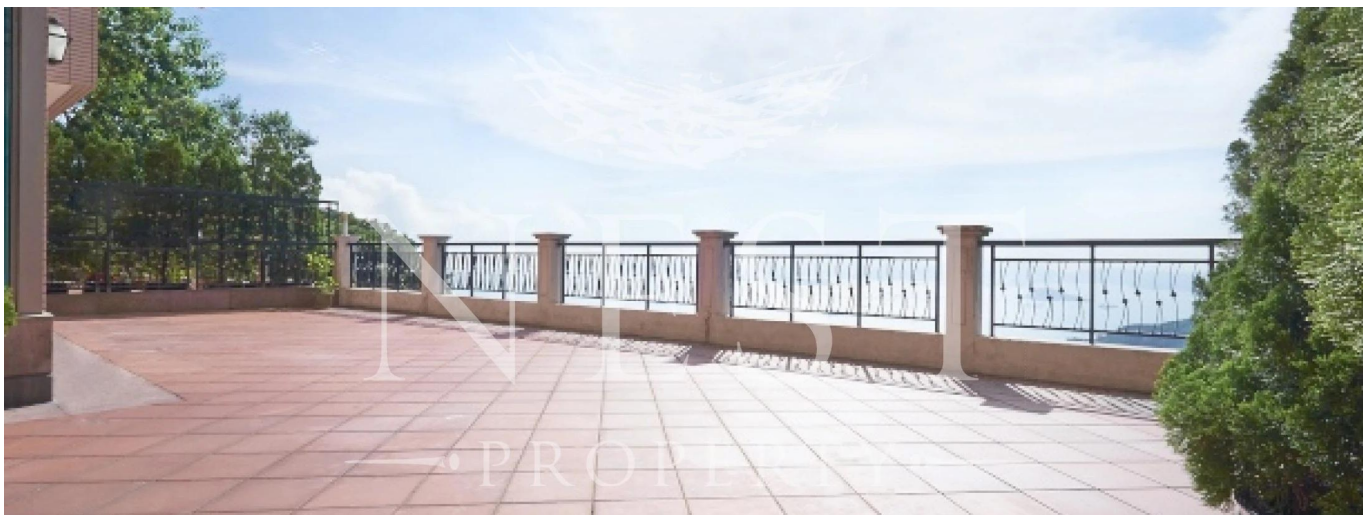

Penthouse

Apartment For Rent In Chelsea Court

Australia, New South Wales, Millers Point, Mount Kellett Rd, 63, ,

MONTHLY RENTAL PRICE

USD 21800.00

SALES PRICE

USD 0.00

- 🏠 2378 qm
- 🏠 9 rooms
- 🛏 4 bedrooms
- 🚿 5 bathrooms
- 🏠 5 floors
- 📏 5 qm land area
- 🚗 5 car spaces

Naomi Budden
Nest Property
Sheung Wan, Hong Kong - Local Time

 +852 3689 7523

FEATURES:

Duplex, Terrace, Balcony, Helper's Room, Car Park, Walk-In Closet

BUILDING FACILITIES:

Swimming Pool

Available From: 22.07.2019