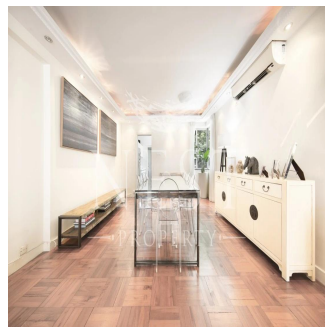

Naomi Budden
Nest Property
Sheung Wan, Hong Kong - Local Time

+852 3689 7523

FEATURES:

Balcony, Helper's Room, Car Park

BUILDING FACILITIES:

Shuttle Bus

Available From: 22.07.2019

Floor: 4 Floors: 4 Year Built: 2017 Car Spaces: 4 Year Of Construction: 2017 Type: Office