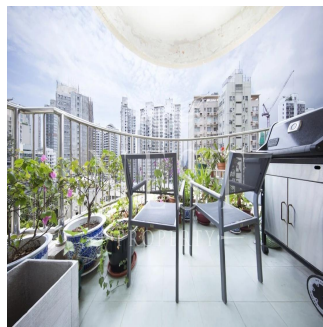

Naomi Budden
Nest Property
Sheung Wan, Hong Kong - Local Time

+852 3689 7523

FEATURES:

Balcony, Helper's Room, Car Park

BUILDING FACILITIES:

Shuttle Bus

Available From: 22.07.2019

Floor: 4 Floors: 4 Year Built: 2017 Car Spaces: 4 Year Of Construction: 2017 Type: Office