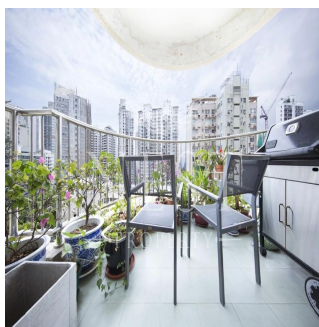

Naomi Budden
Nest Property
Sheung Wan, Hong Kong - Local Time

+852 3689 7523

FEATURES:

Balcony, Helper's Room, Car Park

BUILDING FACILITIES:

Shuttle Bus

Available From: 22.07.2019

Floor: 4 Floors: 4 Year Built: 2017 Car Spaces: 4 Year Of Construction: 2017 Type: Office