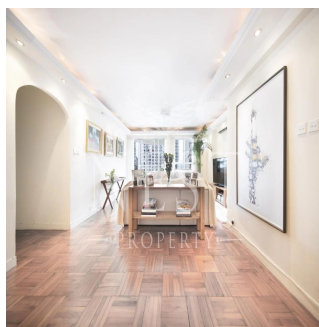

Naomi Budden
Nest Property
Sheung Wan, Hong Kong - Local Time

+852 3689 7523

FEATURES:

Balcony, Helper's Room, Car Park

BUILDING FACILITIES:

Shuttle Bus

Available From: 22.07.2019

Floor: 4 Floors: 4 Year Built: 2017 Car Spaces: 4 Year Of Construction: 2017 Type: Office