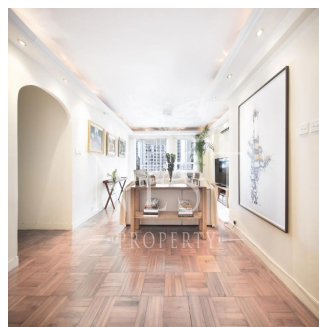

Penthouse

Apartment For Rent In Pearl Gardens

Australia, New South Wales, Sydney, Conduit Rd, 7, ,

MONTHLY RENTAL PRICE

USD 9900.00

SALES PRICE

USD 0.00

- 🏠 2100 qm
- 🛏 6 rooms
- 🛏 4 bedrooms
- 🚿 2 bathrooms
- 🏗 2 floors
- 📏 2 qm land area
- 🚗 2 car spaces

Naomi Budden
Nest Property
Sheung Wan, Hong Kong - Local Time

+852 3689 7523

FEATURES:

Balcony, Helper's Room, Car Park

BUILDING FACILITIES:

Shuttle Bus

Available From: 22.07.2019