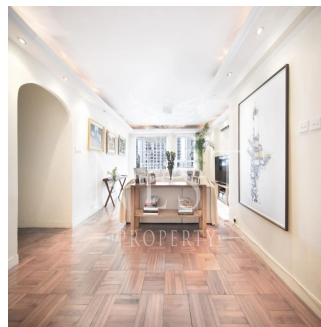

Naomi Budden
Nest Property
Sheung Wan, Hong Kong - Local Time

+852 3689 7523

FEATURES:

Balcony, Helper's Room, Car Park

BUILDING FACILITIES:

Shuttle Bus

Available From: 22.07.2019

Floor: 4 Floors: 4 Year Built: 2017 Car Spaces: 4 Year Of Construction: 2017 Type: Office