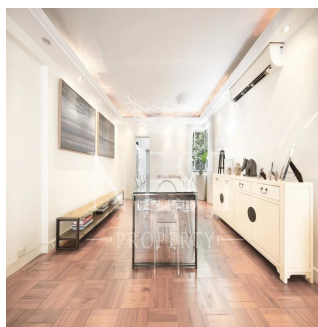

Naomi Budden
Nest Property
Sheung Wan, Hong Kong - Local Time

+852 3689 7523

FEATURES:

Balcony, Helper's Room, Car Park

BUILDING FACILITIES:

Shuttle Bus

Available From: 22.07.2019

Floor: 4 Floors: 4 Year Built: 2017 Car Spaces: 4 Year Of Construction: 2017 Type: Office