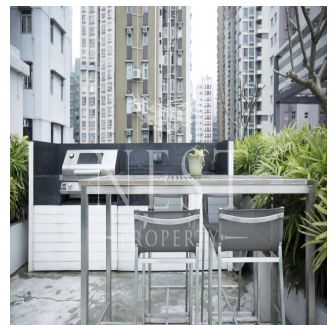

Penthouse

Tung Fat Building For Sale

New Praya Kennedy Town, , ,

SALES PRICE

$ 40800000.00

🏠 13461 qm   🏠 30 rooms   🛏 15 bedrooms   🚿 15 bathrooms

🏗 15 floors   📏 15 qm land area   🚗 15 car spaces

Naomi Budden

Nest Property

Sheung Wan, Hong Kong - Local Time

+852 3689 7523