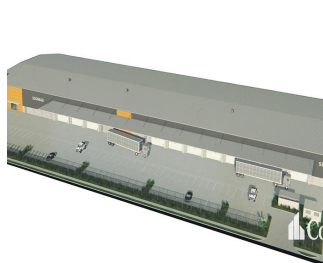

# Gro?formatige Lagerhalle

South Africa, Gauteng, Sandton, , , 4207,

- 8893 qm
- 0 rooms
- 0 bedrooms
- 0 bathrooms
- 0 floors
- 0 qm land area
- 0 car spaces

**Paul Bates**

Corwells Commercial Property

Yatala, Australia - Local Time

+61 423 699 966

- High clearance warehouse of 8,493sqm - Multiple electricity operated roller doors 6m high x 6m wide - 400sqm of two level corporate office - Dual 10m wide driveway crossovers - 12m deep full length all weather awning - Efficient construction providing sustainability and energy savings - Empire Estate is the largest industrial estate on the Gold Coast - Call Exclusive Agent to discuss requirements This unique opportunity is situated in the heart of the Yatala Enterprise Area. Ideally located between the two largest consumer markets of Brisbane and the Gold Coast with direct access from the M1 via Exit 38 and Exit 41 in both north and south directions.

Available From: 17.07.2019

Floor: 4    Floors: 4    Year Built: 2017    Car Spaces: 4    Year Of Construction: 2017    Type: Office