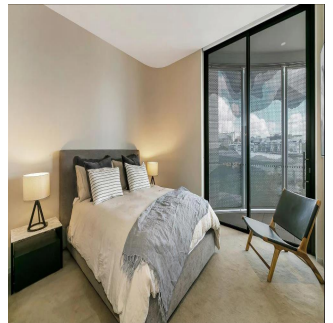

Penthouse

Furnished Luxury Waterfront Apartment

South Africa, Gauteng, Midrand, Barangaroo Avenue, 15, 2000,

MONTHLY RENTAL PRICE

USD 8.80

- qm
- 4 rooms
- 2 bedrooms
- 2 bathrooms
- 2 floors
- 2 qm land area
- 2 car spaces

Kate Sommerville
Torch Property Management
Millers Point, Australia - Local Time

+61 403 051 115

Located in the crown jewel of the Barangaroo foreshore, Cloud redefines the concept of wharf side luxury with an exhilarating blend of natural splendour and breathtaking architecture. Take your front row seat to the Harbour action and enjoy life in Sydney's hottest new waterfront precinct. Key Points - - Architectural masterwork by PTW architect Andrew Andersons - Interiors by Smart Design Studio inspired by Danish design - Floor to ceiling glass frames the unobstructed harbour vista - Carefully selected, brand new, designer furniture throughout - Luxury custom designed high-end fixtures and finishes - Dream Miele kitchen, marble floors, bespoke walls and cabinetry - Fluid in/outdoor living, signature cloud like movable shutter system - Large bedrooms with water views, marble mosaic tiled bathrooms - One secure car space, 24 hour concierge, ducted air conditioning - The Streets' dining, shopping and health spas at the door - The edge of the CBD, walk to Circular Quay, Wynyard and The Rocks