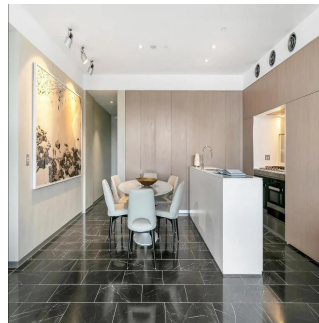

Penthouse

Furnished Luxury Waterfront Apartment

South Africa, Gauteng, Midrand, Barangaroo Avenue, 15, 2000,

MONTHLY RENTAL PRICE

USD 8.80

- qm
- 4 rooms
- 2 bedrooms
- 2 bathrooms
- 2 floors
- 2 qm land area
- 2 car spaces

Kate Sommerville
Torch Property Management
Millers Point, Australia - Local Time

+61 403 051 115

Located in the crown jewel of the Barangaroo foreshore, Cloud redefines the concept of wharf side luxury with an exhilarating blend of natural splendour and breathtaking architecture. Take your front row seat to the Harbour action and enjoy life in Sydney's hottest new waterfront precinct. Key Points - - Architectural masterwork by PTW architect Andrew Andersons - Interiors by Smart Design Studio inspired by Danish design - Floor to ceiling glass frames the unobstructed harbour vista - Carefully selected, brand new, designer furniture throughout - Luxury custom designed high-end fixtures and finishes - Dream Miele kitchen, marble floors, bespoke walls and cabinetry - Fluid in/outdoor living, signature cloud like movable shutter system - Large bedrooms with water views, marble mosaic tiled bathrooms - One secure car space, 24 hour concierge, ducted air conditioning - The Streets' dining, shopping and health spas at the door - The edge of the CBD, walk to Circular Quay, Wynyard and The Rocks