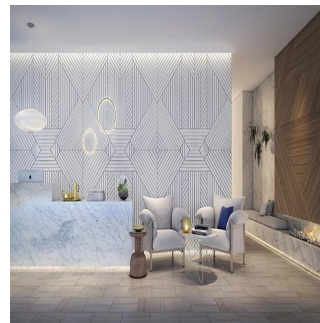

Melbourne, Australia - Local Time

+61 414 174 765

Day and night, an extraordinary array of cultural attractions, entertainment, dining and lifestyle opportunities are yours to explore from the heart of the world's most liveable city. Enjoy all the river's natural attractions in an extraordinary building precinct that offers a spectacular range of amenities exclusive to River One residents. Step into a vibrant village atmosphere with an exciting collection of ground level retail outlets and creative commercial spaces that combine the bustle of Melbourne's famous laneways with Footscray's signature artistic street culture. Experience an intimate connection to the riverfront that will never be built out. Soak up the natural marine environment, sheltered by lavish planting and thickets of shade trees in spectacular grounds created by urban environmental design specialists Rush Wright Associates. Stroll the terraces and relax beneath the River One Plaza trees while you watch the Maribyrnong waters flow peacefully by. Enjoy incredible views of the Maribyrnong River and Melbourne city skyline through expansive floor-to-ceiling windows that allow you to let the natural sunlight shine in. From spacious single bedroom residences to premium three bedroom apartments and opulent walk up townhomes, step inside gorgeously designed interiors where exposed concrete ceilings deliver a sumptuous sense of open space and a sophisticated modern aesthetic. Meticulous attention to detail is on display in every corner of every room. Specially selected premium quality fixtures and fittings deliver elegant finishing touches in an atmosphere of contemporary comfort. A timeless and considered palette offers plenty of room for your own individuality to shine. From engineered oak flooring in the living areas to plush carpeted bedrooms, luxurious finishes combine with seamlessly integrated practical considerations.