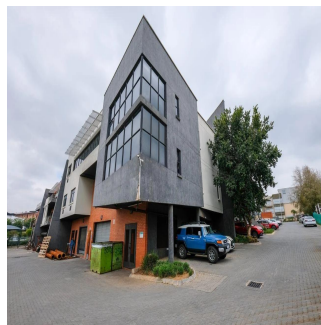

Penthouse

Warehouse To Let And For Sale In Longmeadow

South Africa, Gauteng, Sandton, , , 2090,

MONTHLY RENTAL PRICE

\$ 9012.00

SALES PRICE

\$ 3634000.00

- 6430 qm
- 0 rooms
- 0 bedrooms
- 0 bathrooms
- 0 floors
- 0 qm land area
- 0 car spaces

Dion Williams
 Api Property Group
 Sandton, South Africa - Local Time

+27 0795174743

A grade facility offering a stunning office component with modern finishes and spacious warehouse, situated in the very popular distribution node of Longmeadow Business Estate. There is ample parking bays for tenants and visitors as well as this property offers roller shutter door access. This property comprises of 4,483sqm warehouse space, 1,947sqm offices, ample yard space and is located on a 6,749sqm stand size. There's easy access to the N3 highway as well as the Gautrain and the industrial park has 24 hour security present.