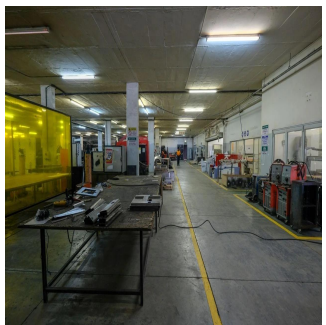

Dion Williams
 Api Property Group
 Sandton, South Africa - Local Time

+27 0795174743

A grade facility offering a stunning office component with modern finishes and spacious warehouse, situated in the very popular distribution node of Longmeadow Business Estate. There is ample parking bays for tenants and visitors as well as this property offers roller shutter door access. This property comprises of 4,483sqm warehouse space, 1,947sqm offices, ample yard space and is located on a 6,749sqm stand size. There's easy access to the N3 highway as well as the Gautrain and the industrial park has 24 hour security present.