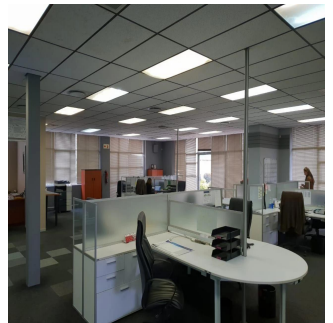

Dion Williams

Api Property Group
Sandton, South Africa - Local Time

+27 0795174743

MASSIVE PROPERTY TO LET / FOR SALE IN ELANDSFONETIN A grade facility available either to let at R48/sqm or can be purchased for R135 million excluding VAT. This incredible property has all the bells and whistles, perfect for a head quarters. The warehouse / factory measures 17,439sqm and the office component as well as the storage and ablution block is 7,246.90sqm. The building offers three phase electrical power supply and the pristine offices are fully air-conditioned. The property allows for fantastic access via two different roads and there is an excellent fire safety system in place i.e. fire extinguisher everywhere and easily accessible, fire escapes, well ventilated and a full sprinkler system installed. This premises is highly secure and is located only two minutes away from the highway and just 12 minutes away from OR Tambo International airport.