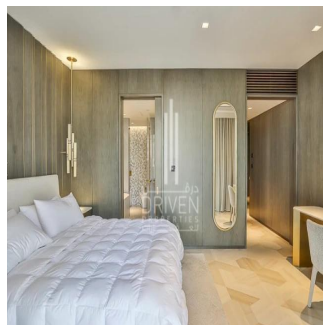

Available From: 01.01.1970

Floor: 4   Floors: 4   Year Built: 2017   Car Spaces: 4   Year Of Construction: 2017   Type: Office

NO IMAGE AVAILABLE