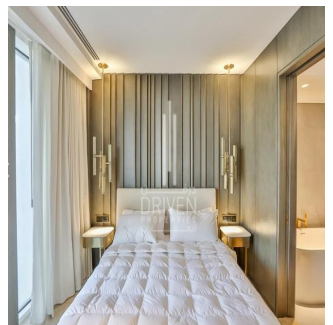

Available From: 01.01.1970

Floor: 4   Floors: 4   Year Built: 2017   Car Spaces: 4   Year Of Construction: 2017   Type: Office

NO IMAGE AVAILABLE