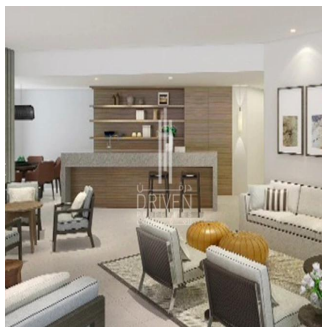

Penthouse

2 Bedroom Study Vida Residences Downtown Burj View

'''

SALES PRICE

USD 3100000.00

- 1378 qft
- 0 rooms
- 2 bedrooms
- 3 bathrooms
- 3 floors
- 3 qft land area
- 3 car spaces

Chris Pearson
 Re/Max Address - Berea
 Berea, South Africa - Local Time

27 31 313 1310

- Luxury serviced Apartment - High Floor - Unit Type: Corner Middle - View: Burj Khalifa and Boulevard - Kitchen: Semi Open & Fully Fitted

Available From: 01.01.1970

Floor: 4 Floors: 4 Year Built: 2017 Car Spaces: 4 Year Of Construction: 2017 Type: Office