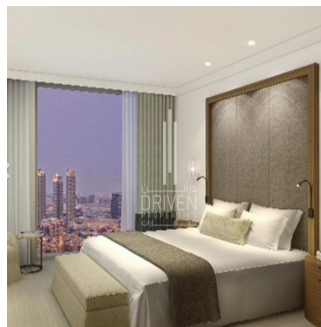

Penthouse

2 Bedroom Study Vida Residences Downtown Burj View

'''

SALES PRICE

USD 3100000.00

- 1378 qft
- 0 rooms
- 2 bedrooms
- 3 bathrooms
- 3 floors
- 3 qft land area
- 3 car spaces

Chris Pearson
 Re/Max Address - Berea
 Berea, South Africa - Local Time

27 31 313 1310

- Luxury serviced Apartment - High Floor - Unit Type: Corner Middle - View: Burj Khalifa and Boulevard - Kitchen: Semi Open & Fully Fitted

Available From: 01.01.1970

Floor: 4 Floors: 4 Year Built: 2017 Car Spaces: 4 Year Of Construction: 2017 Type: Office